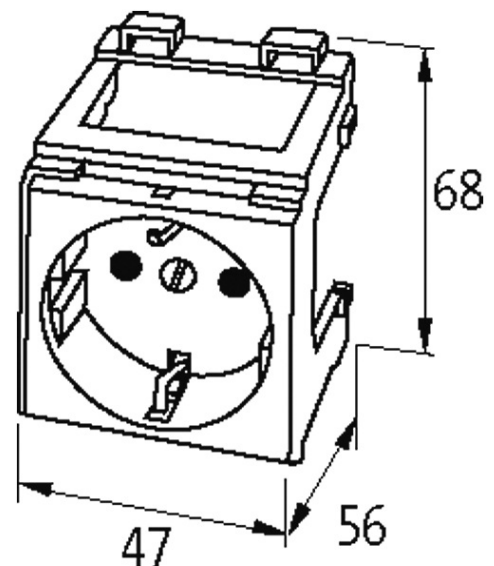

MODLINK MSVD CABINET POWER OUTLETS

Great Britain/BS orange 250V AC / 13 A

England (orange)
Screw terminals[Link to Product](#)**Illustration**

Product may differ from Image

Approvals

BS

Technical Data

Operating voltage	250 V AC
Operating current	13 A

General data

Mounting method	DIN-rail mountable (EN 60715)
Connection	Screw terminals: max. 2 × 4 mm ² (AWG 12)
Dimensions H × W × D	68×47×56 mm

Commercial data

country of origin	HU
customs tariff number	85366990
EAN	4048879031226
eClass	27143423
Packaging unit	1