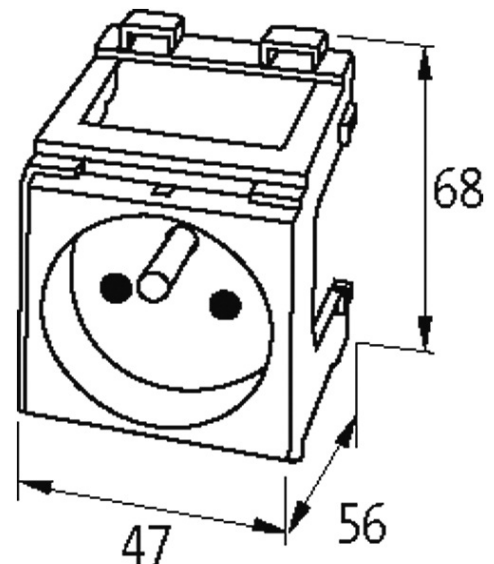

**MODLINK MSVD CABINET POWER OUTLETS**

France (UTE) 250V AC / 16 A

France (UTE-NF) white  
Screw terminals[Link to Product](#)**Illustration**

Product may differ from Image

**Approvals**

UTE

**General data**

Dimensions H x W x D	68x47x56 mm
----------------------	-------------

**France (UTE-NF)**

Operating voltage	250 V AC
-------------------	----------

Operating current	10...16 A
-------------------	-----------

Connection	Screw terminals: max. 2 x 4 mm <sup>2</sup> (AWG 12)
------------	------------------------------------------------------

Mounting method	DIN-rail mountable (EN 60715)
-----------------	-------------------------------