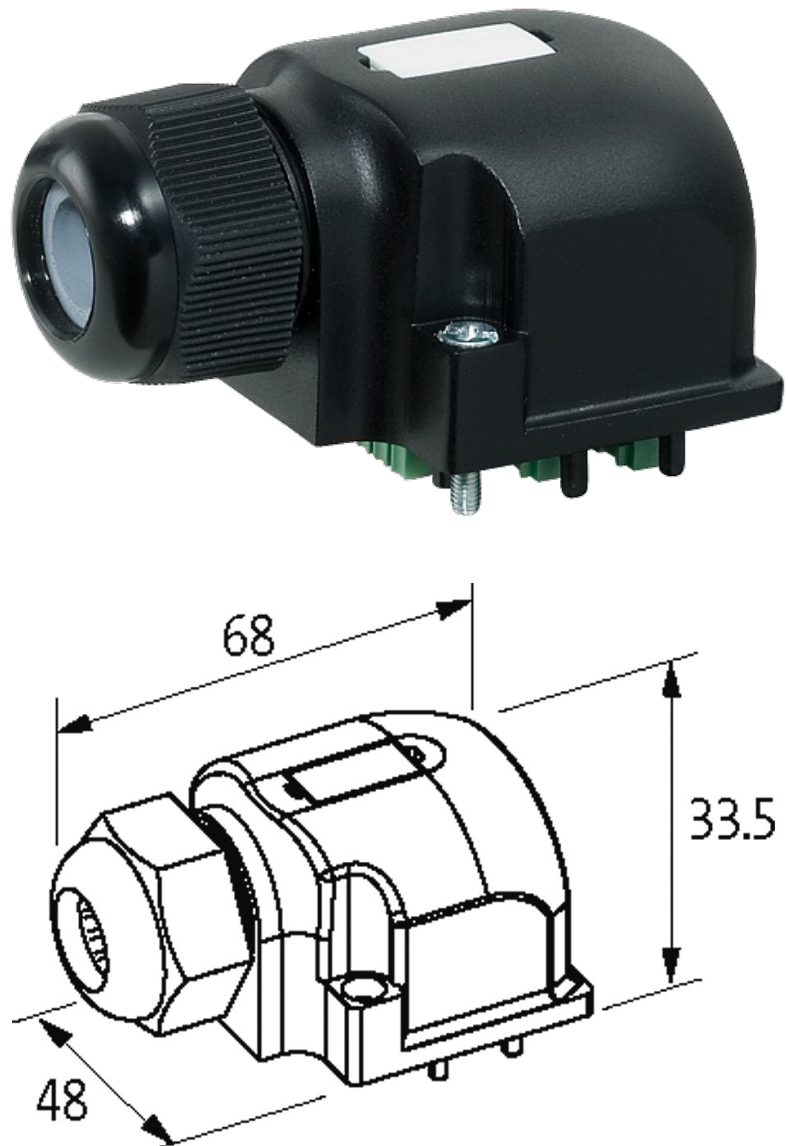

CAP BIG WITH PLUG.SPRING-TERM 21-POLE

For use with 4-,6-,8-way d-box M12 5--pole

Cap for 4-, 6-, and 8-way distribution box, 5-pole
Spring clamp plug-in terminals

Plastic housings with good resistance against chemicals and oils. The resistance to aggressive media should be individually tested for your application. Further details on request.

[Link to Product](#)**Illustration**

M12-Females 5-pole

free arrangeable, contact 1:1 on terminals

Product may differ from Image

Technical Data

Connection	Spring clamp plug-in terminals: max. 1.5 mm ² (AWG 16)
Total current	max. 2 × 8 A

General data

Dimensions H × W × D	33.5×48×68 mm
----------------------	---------------

Commercial data

country of origin	CZ
customs tariff number	85369010
EAN	4048879058018
eClass	27143423
Packaging unit	1