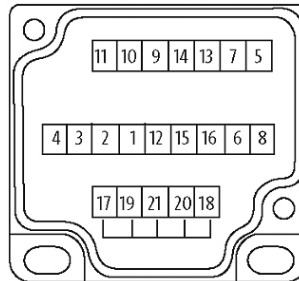

CAP BIG WITH PLUG.SPRING-TERM 21-POLE

For use with 4-,6-,8-way d-box M12 5--pole

Cap for 4-, 6-, and 8-way distribution box, 5-pole
Spring clamp plug-in terminals

Plastic housings with good resistance against chemicals and oils. The resistance to aggressive media should be individually tested for your application. Further details on request.

[Link to Product](#)**Illustration**

M12-Females 5-pole

free arrangeable, contact 1:1 on terminals

Product may differ from Image

Technical Data

Connection	Spring clamp plug-in terminals: max. 1.5 mm ² (AWG 16)
Total current	max. 2 × 8 A

General data

Dimensions H × W × D	33.5×48×68 mm
----------------------	---------------

Commercial data

country of origin	CZ
customs tariff number	85369010
EAN	4048879058018
eClass	27143423
Packaging unit	1