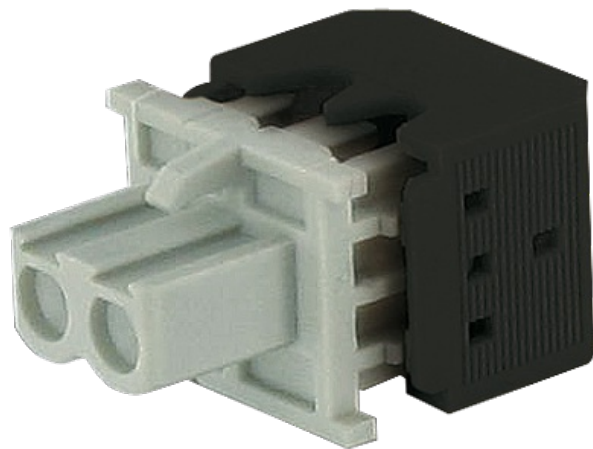

MASI20 ACCESSORIES

Isolation terminal for extern powersupply

IDC terminal
MASI20 external voltage supply
Quantity: 5 pcs.
black

[Link to Product](#)

Illustration

Product may differ from Image

Commercial data

country of origin	DE
customs tariff number	85369010
EAN	4048879051828
eClass	27069290
Packaging unit	5