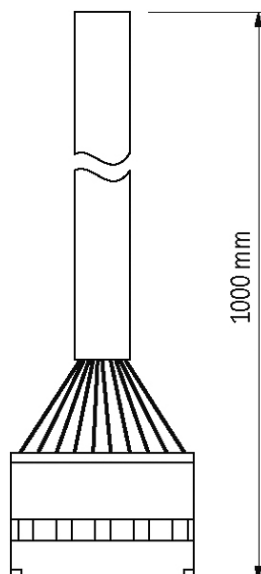

MASI00 CONNECTION CABLE

MASI00 connection cable, length 1 m, open end

I/O cable 150 mm

With open ended wires

1.0 m

[Link to Product](#)

Illustration

1	white	-
2	brown	+
3	green	00
4	yellow	10
5	gray	01
6	pink	11
7	blue	02
8	red	12
9	black	03
10	violet	13
HE 14		AS-Interface 55700

Product may differ from Image

Commercial data

country of origin	DE
customs tariff number	85444290
EAN	4048879046923
eClass	27061801
Packaging unit	1