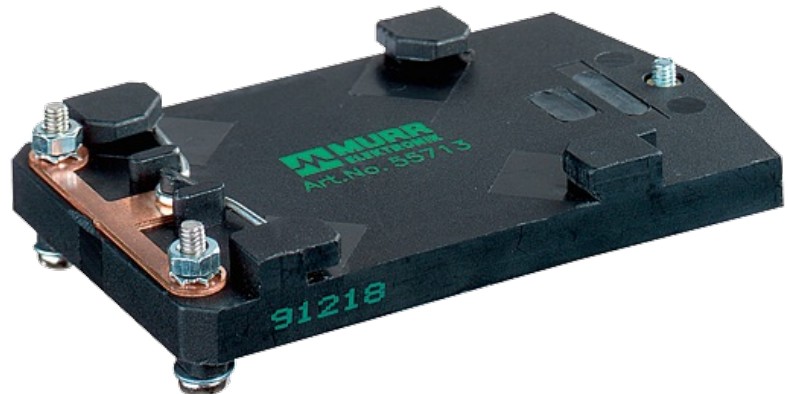

MASI65 ACCESSORIE

Snap-on device for DIN rails

DIN-rail adapter

[Link to Product](#)**Illustration**

Product may differ from Image

Commercial data

country of origin	DE
customs tariff number	85389099
EAN	4048879049993
eClass	27142890
Packaging unit	1