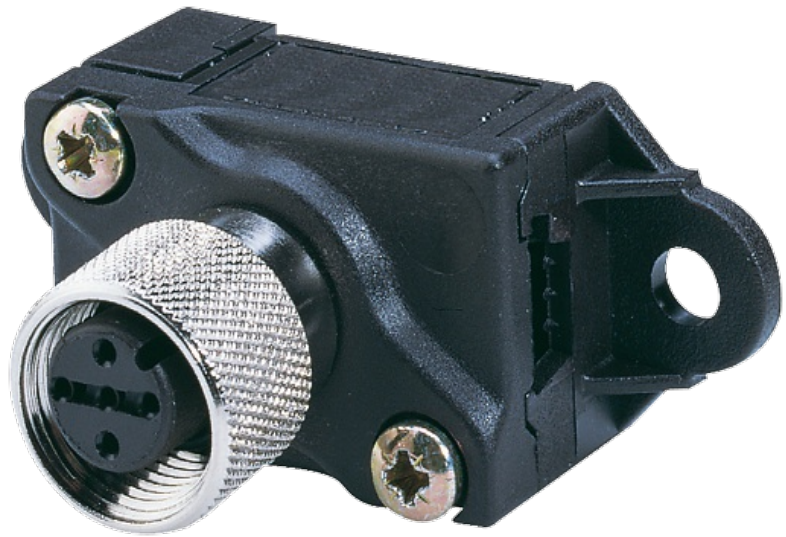

MASI INSTALLATION TECHNOLOGY

AS-Interface adapter from profile to M12-female

AS-Interface breakout
from profile cable to M12[Link to Product](#)**Illustration**

Product may differ from Image

Commercial data