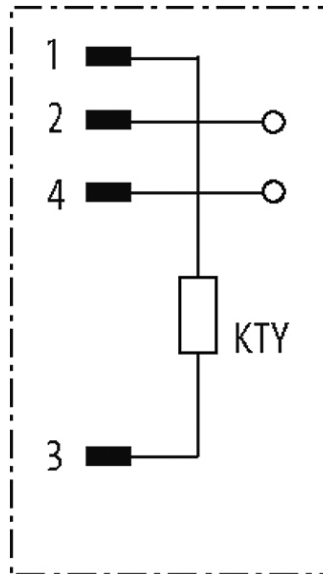

CUBE67 ACCESSORIES

Cold junction compensation plug M12 0°

M12

Male straight

4-pole

Field-wireable

with integrated compensation

[Link to Product](#)**Illustration**

Male

Product may differ from Image

Approvals

General data

Dimensions H x W x D 60x20x20 mm

Commercial data

country of origin	DE
customs tariff number	85369010
EAN	4048879047920
eClass	27242692
Packaging unit	1