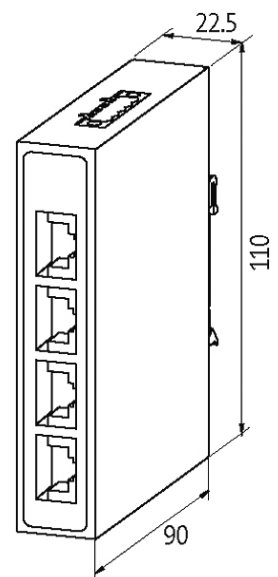

TREE 4TX Metal - Unmanaged Switch - 4 Ports

4 port unmanaged switch
(UL-Listed)

Connection cables are in the online shop under "Connection Technology".

[Link to Product](#)

Illustration

Product may differ from Image

Approvals

Connections

Fieldbus	4 × RJ45
Supply	Spring clamp plug-in terminal: 0.2...2.5 mm ²

Technical Data

Operating voltage	2 × 9...48 V DC, redundancy
Transfer rate	10/100 Mbit/s full duplex
Operating modes	Autocrossing Autonegotiation

Switch Management

Switch Form	Unmanaged Switch
Webserver	no
VLAN (QoS) IEEE 802.p	yes
Port Mirroring	no
Protocols	no
Remote maintenance	no
Alarm contact	no

General data

Protection	IP50
Housing	Metal black
Mounting method	DIN-rail mountable TH35 (EN 60715)
Temperature range	-10...+70 °C (storage temperature -40...+85 °C)
Dimensions H × W × D	110×22.5×89.6 mm