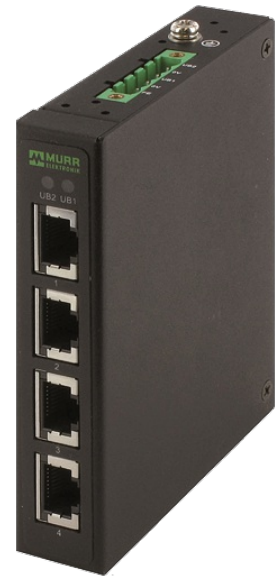

TREE 4TX Metal - Unmanaged Switch - 4 Ports

4 port unmanaged switch
(UL-Listed)

Connection cables are in the online shop under "Connection Technology".

[Link to Product](#)

Illustration

Product may differ from Image

Approvals

Connections

Fieldbus	4 × RJ45
Supply	Spring clamp plug-in terminal: 0.2...2.5 mm ²

Technical Data

Operating voltage	2 × 9...48 V DC, redundancy
Transfer rate	10/100 Mbit/s full duplex
Operating modes	Autocrossing Autonegotiation