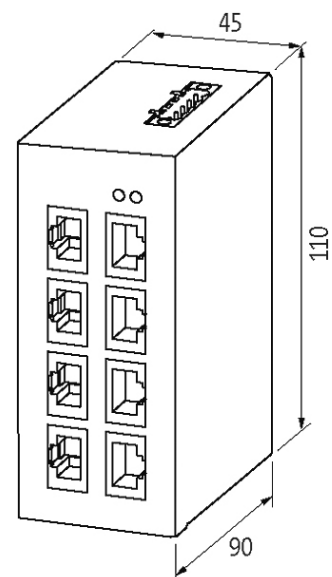

TREE 8TX METAL - UNMANAGED SWITCH - 8 PORTS

8 port unmanaged switch
(UL-Listed)

Connection cables are in the online shop under "Connection Technology".

[Link to Product](#)**Illustration**

Product may differ from Image

Approvals

Connections

Fieldbus	8 × RJ45
Supply	Spring clamp plug-in terminal: 0.2...2.5 mm ²

Technical Data

Operating voltage	2 × 9...48 V DC, redundancy
Transfer rate	10/100 Mbit/s full duplex
Operating modes	Autocrossing Autonegotiation

Switch Management

Switch Form	Unmanaged Switch
Webserver	no
VLAN (QoS) IEEE 802.p	yes
Port Mirroring	no
Protocols	no
Remote maintenance	no
Alarm contact	no

General data

Protection	IP50
Housing	Metal black
Mounting method	DIN-rail mountable TH35 (EN 60715)
Temperature range	-10...+70 °C (storage temperature -40...+85 °C)
Dimensions H × W × D	110×45.3×89.6 mm