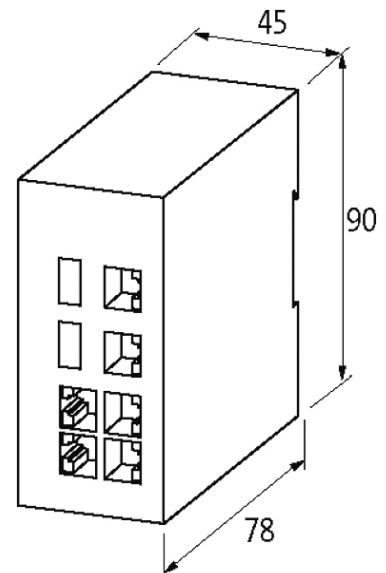

TREE 8TX METALL - UNMANAGED SWITCH - 8 PORTS

8 port unmanaged switch

Connection cables are in the online shop under "Connection Technology".

[Link to Product](#)

Illustration

Product may differ from Image

Approvals