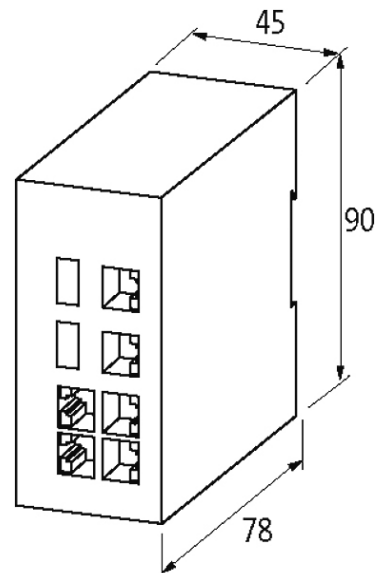

TREE 6TX METALL - UNMANAGED SWITCH - 6 PORTS

6 port unmanaged switch

Connection cables are in the online shop under "Connection Technology".

[Link to Product](#)

Illustration

Product may differ from Image

Approvals