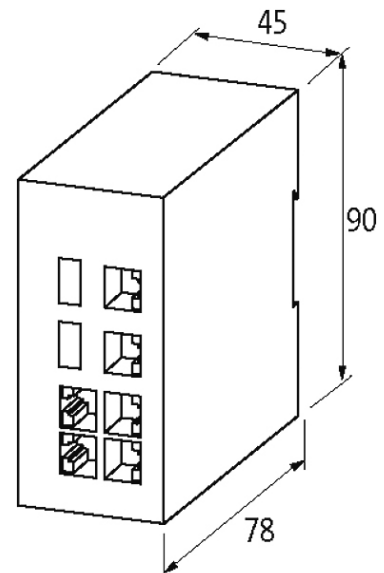

TREE 8TX metal GE - Unmanaged Gigabit Switch - 8 ports

8 port Gigabit unmanaged Switch

Connection cables are in the online shop under "Connection Technology".

[Link to Product](#)

Illustration

Product may differ from Image

Approvals