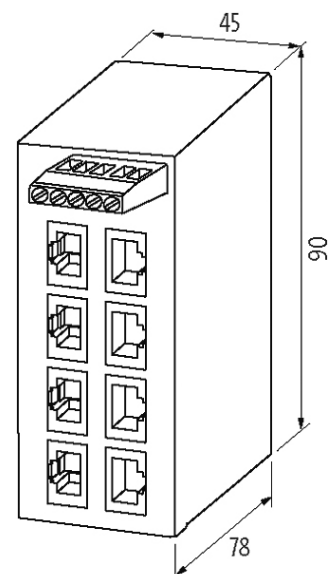

TREE 8TX Eco Unmanaged Switch

8 port unmanaged switch

Connection cables are in the online shop under "Connection Technology".

[Link to Product](#)

Illustration

Product may differ from image

Approvals