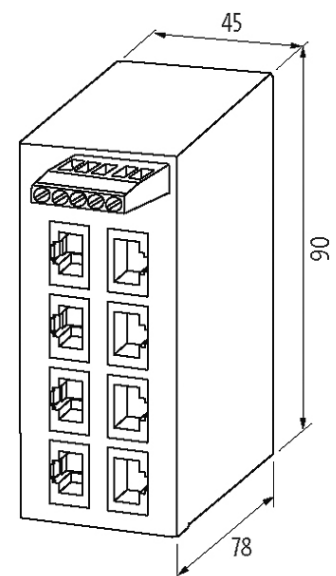

TREE 8TX Eco Gigabit Unmanaged Switch

8 port Gigabit unmanaged Switch

Connection cables are in the online shop under "Connection Technology".

[Link to Product](#)

Illustration

Product may differ from Image

Approvals