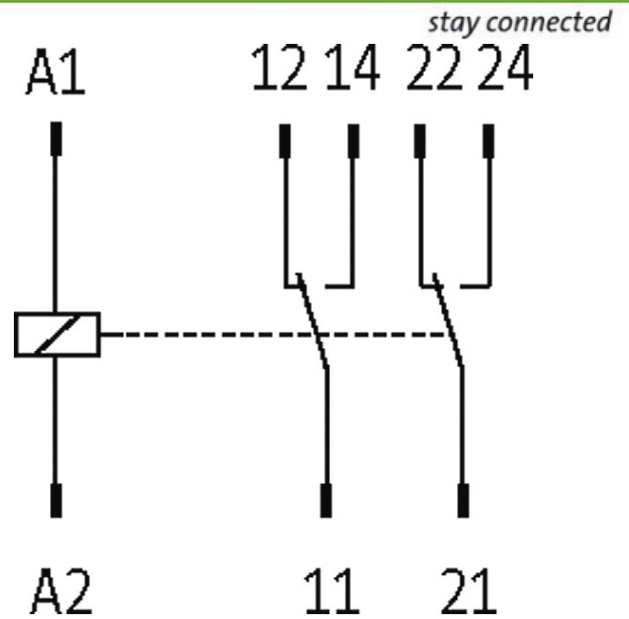

## RELAIS 230V AC-2U

IN: 230 VAC - OUT: 250 VAC/ 8 A

2 NO/NC contacts  
230 V AC

#### Illustration

Product may differ from Image

#### General data

Dimensions H x W x D 25x29x12.4 mm