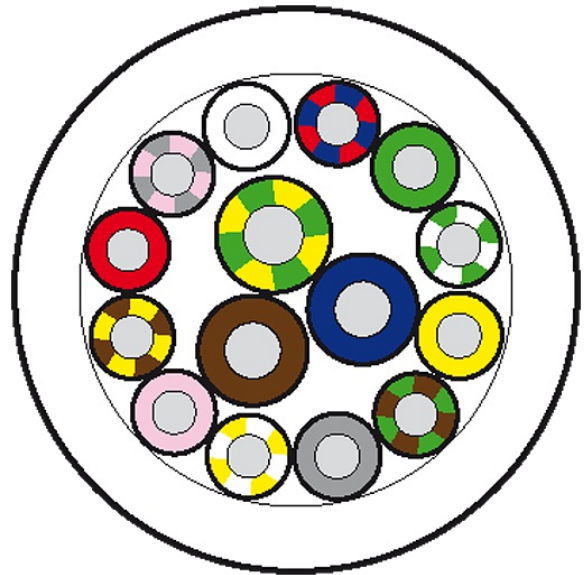

## 50M MAIN CABLE PUR/PVC-JB 12\*0,34+3\*0,75

6-way distribution boxes M12  
PUR/PVC  
12x0.34 + 3x0.75 mm<sup>2</sup>

### [Link to Product](#)

#### Illustration

Product may differ from Image

#### Cables

|                            |  |
|----------------------------|--|
| Cable number               | 388  |
| No./diameter of wires      | 12x0.34 + 3x0.75 mm <sup>2</sup>   |
| Wire isolation             | PVC (yebr, rd, grpk, wh, rdbl, gn, whgn, ye, brgn, gr, whye, pk, br, gnye, bl) |
| C-track properties         | 2 Mio.   |
| Jacket Color               | gray   |
| Material (jacket)          | PUR/PVC  |
| Outer Ø                    | 9.8 mm ±5%   |
| Bend radius (fixed)        | 10 × outer Ø   |
| Bend radius (moving)       | 12 × outer Ø   |
| Temperature range (fixed)  | -30...+80 °C   |
| Temperature range (mobile) | -5...+70 °C  |
| Color (jacket)             | gray   |