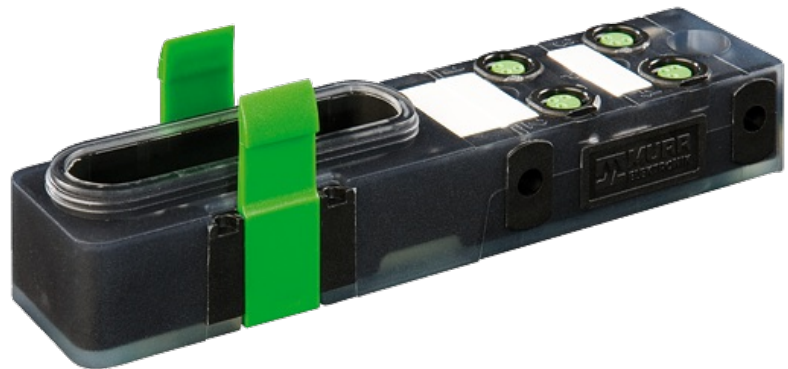

## EXACT8, 4XM8, 3 POLE BASIC HOUSING

Without homerun-cable

4-way, 3-pole

Inline face or side mounting

Plastic housings with good resistance against chemicals and oils. The resistance to aggressive media should be individually tested for your application. Further details on request.

#### Illustration

M8-Females 3-pole

for 1 signal per port

Product may differ from Image

### Contact Layout

PIN 1	(+)
PIN 3	(-)
PIN 4	(NO)/(S1)
LED display	LED (green): Power / LED (yellow): (S1)

### Technical Data

Operating voltage	24 V DC
Operating current per contact	max. 2 A
Total current	max. 8 A
Protection	IP65/IP67