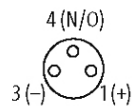

M8-Females 3-pole