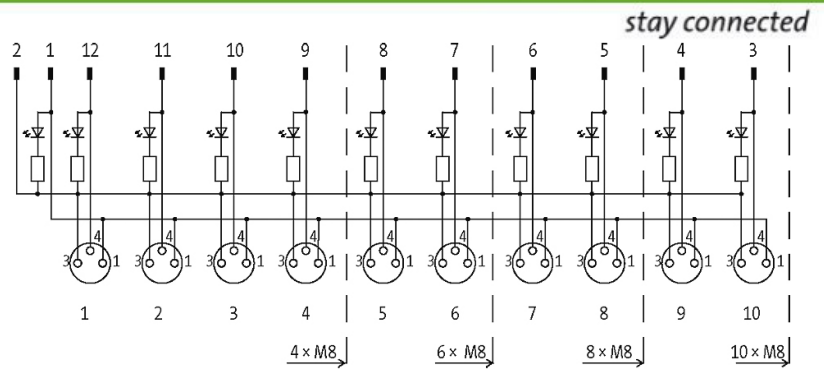

## EXACT8, 4XM8, 3 POLE BASIC HOUSING

Without homerun-cable

4-way, 3-pole

Inline face or side mounting

Plastic housings with good resistance against chemicals and oils. The resistance to aggressive media should be individually tested for your application. Further details on request.

#### Illustration

M8-Females 3-pole

for 1 signal per port

Product may differ from Image

### Contact Layout

PIN 1	(+)
PIN 3	(-)
PIN 4	(NO)/(S1)
LED display	LED (green): Power / LED (yellow): (S1)