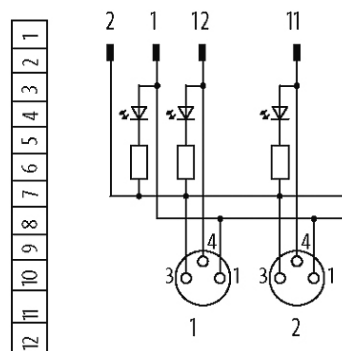

## EXACT8, 4XM8, 3 POLE BASIC HOUSING

Without homerun-cable

4-way, 3-pole

Inline face or side mounting

Plastic housings with good resistance against chemicals and oils. The resistance to aggressive media should be individually tested for your application. Further details on request.

#### Illustration

M8-Females 3-pole

for 1 signal per port

Product may differ from Image

### Contact Layout

PIN 1	(+)
PIN 3	(-)
PIN 4	(NO)/(S1)
LED display	LED (green): Power / LED (yellow): (S1)

### Technical Data

Operating voltage	24 V DC
Operating current per contact	max. 2 A
Total current	max. 8 A
Protection	IP65/IP67