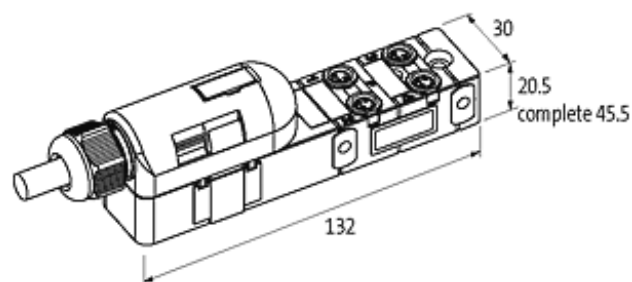

EXACT8, 4XM8, 4 POLE PLUG. CAP, SPRING-TERM.

3.0m PUR 8x0,34+2x0,75, UL/CSA

4-way, 4-pole
10.0 m

Further cable lengths on request. Plastic housings with good resistance against chemicals and oils. The resistance to aggressive media should be individually tested for your application. Further details on request.

[Link to Product](#)**Illustration**

Protection	IP67 inserted and tightened (EN 60529)
Operating voltage	24 V DC
Signal per port	2
Total current	max. 8 A
Housing	Plastic, flame retardant
Locking of ports	Screw thread M8 × 1 mm

General data

Temperature range	-20...+80 °C, depending on cable quality
-------------------	--

Commercial data

country of origin	CZ
customs tariff number	85444290
EAN	4048879056151
eClass	27279219
Packaging unit	1