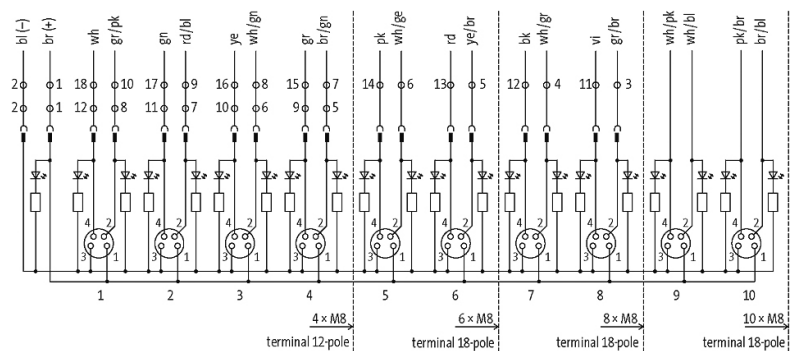

EXACT8, 4XM8, 4 POLE PLUG. CAP, SPRING-TERM.

3.0m PUR 8x0,34+2x0,75, UL/CSA

4-way, 4-pole
10.0 m

Further cable lengths on request. Plastic housings with good resistance against chemicals and oils. The resistance to aggressive media should be individually tested for your application. Further details on request.

[Link to Product](#)**Illustration**

Protection	IP67 inserted and tightened (EN 60529)
Operating voltage	24 V DC
Signal per port	2
Total current	max. 8 A
Housing	Plastic, flame retardant
Locking of ports	Screw thread M8 × 1 mm

General data

Temperature range	-20...+80 °C, depending on cable quality
-------------------	--

Commercial data

country of origin	CZ
customs tariff number	85444290
EAN	4048879056151
eClass	27279219
Packaging unit	1