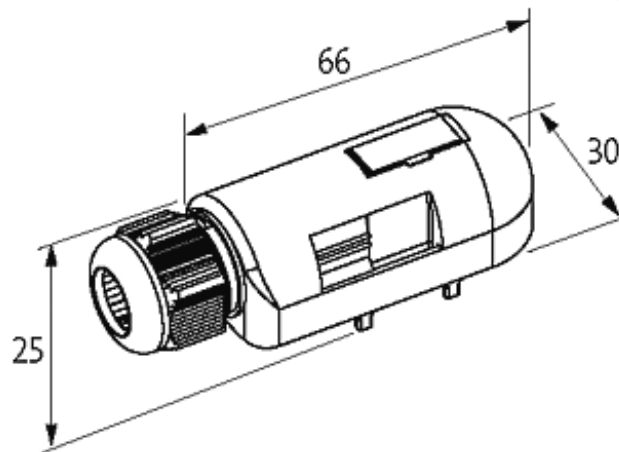

Product may differ from Image

Approvals

Cables

Cable number	360
No./diameter of wires	8×0.34 + 2×0.75 mm²
Wire isolation	TPE (brgn, whgn, rdbl, grpk, gr, ye, gn, wh+br, bl)
C-track properties	5 Mio.
Jacket Color	gray
Material (jacket)	PUR (UL/CSA)
Outer Ø	9.2 mm ±5%
Bend radius (fixed)	5 × outer Ø
Bend radius (moving)	10 × outer Ø
Temperature range (fixed)	-40...+80 °C
Temperature range (mobile)	-5...+60 °C
Color (jacket)	gray

Technical Data

Total current	max. 8 A
Housing	Plastic, flame retardant

General data

Temperature range	-20...+80 °C, depending on cable quality

Commercial data

country of origin	CZ
customs tariff number	85444290
EAN	4048879056137
eClass	27143423
Packaging unit	1