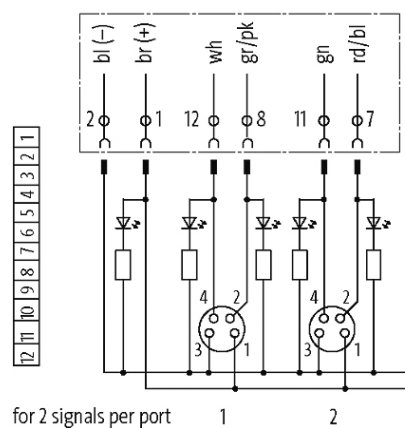

## PRE-WIRED CAP FOR EXACT8, 4XM8, 4-POL

10.0m PUR 8x0,34+2x0,75, UL/CSA

for 4-way distribution box, 4-pole  
3.0 m

Further cable lengths on request. Plastic housings with good resistance against chemicals and oils. The resistance to aggressive media should be individually tested for your application. Further details on request.

#### Illustration

M8-Females 4-pole

Product may differ from Image