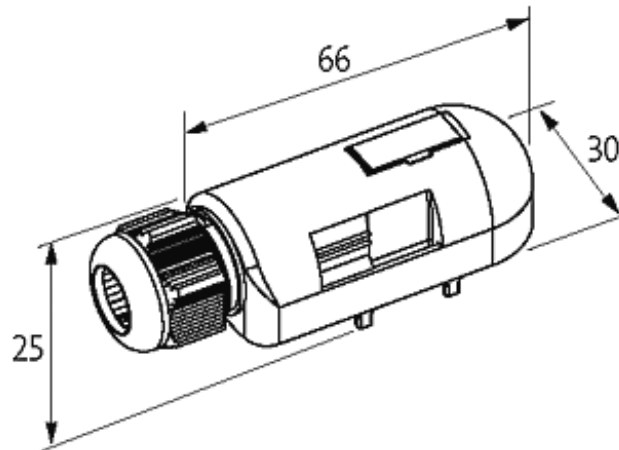

PRE-WIRED CAP FOR EXACT8, 4XM8, 4-POL

15.0m PUR 8x0,34+2x0,75, UL/CSA

for 4-way distribution box, 4-pole
5.0 m

Further cable lengths on request. Plastic housings with good resistance against chemicals and oils. The resistance to aggressive media should be individually tested for your application. Further details on request.

[Link to Product](#)

Illustration

M8-Females 4-pole

Product may differ from Image

Approvals

Cables

Cable number	360
No./diameter of wires	8×0.34 + 2×0.75 mm ²
Wire isolation	TPE (brgn, whgn, rdbl, grpk, gr, ye, gn, wh+br, bl)
C-track properties	5 Mio.
Jacket Color	gray
Material (jacket)	PUR (UL/CSA)
Outer Ø	9.2 mm ±5%
Bend radius (fixed)	5 × outer Ø
Bend radius (moving)	10 × outer Ø
Temperature range (fixed)	-40...+80 °C
Temperature range (mobile)	-5...+60 °C
Color (jacket)	gray

Technical Data

Total current	max. 8 A
Housing	Plastic, flame retardant

General data

Temperature range	-20...+80 °C, depending on cable quality
-------------------	--

Commercial data

country of origin	CZ
customs tariff number	85444290
EAN	4048879056120
eClass	27143423
Packaging unit	1