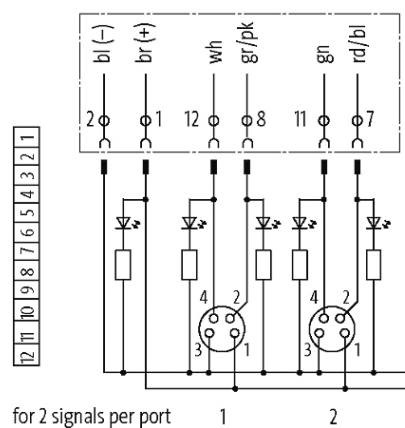

PRE-WIRED CAP FOR EXACT8, 4XM8, 4-POL

15.0m PUR 8x0,34+2x0,75, UL/CSA

for 4-way distribution box, 4-pole
5.0 m

Further cable lengths on request. Plastic housings with good resistance against chemicals and oils. The resistance to aggressive media should be individually tested for your application. Further details on request.

[Link to Product](#)

Illustration

M8-Females 4-pole

Product may differ from Image

Approvals

Cables

Cable number	360
No./diameter of wires	8×0.34 + 2×0.75 mm ²
Wire isolation	TPE (brgn, whgn, rdbl, grpk, gr, ye, gn, wh+br, bl)
C-track properties	5 Mio.
Jacket Color	gray
Material (jacket)	PUR (UL/CSA)
Outer Ø	9.2 mm ±5%
Bend radius (fixed)	5 × outer Ø
Bend radius (moving)	10 × outer Ø
Temperature range (fixed)	-40...+80 °C
Temperature range (mobile)	-5...+60 °C
Color (jacket)	gray

Technical Data

Total current	max. 8 A
Housing	Plastic, flame retardant

General data

Temperature range	-20...+80 °C, depending on cable quality
-------------------	--

Commercial data

country of origin	CZ
customs tariff number	85444290
EAN	4048879056120
eClass	27143423
Packaging unit	1