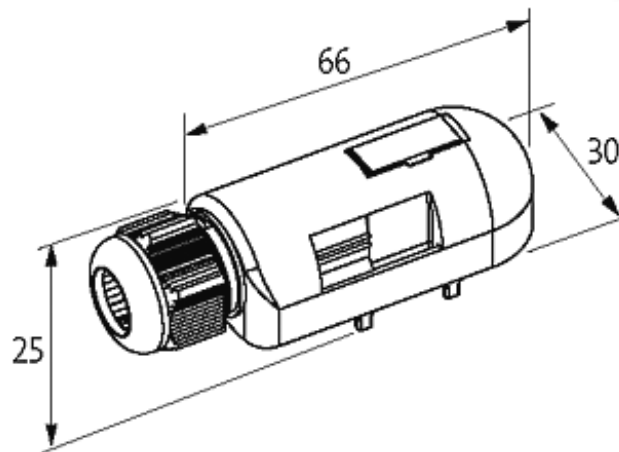

PRE-WIRED CAP FOR EXACT8, 4XM8, 4-POL

15.0m PUR 8x0,34+2x0,75

for 4-way distribution box, 4-pole
15.0 m

Further cable lengths on request. Plastic housings with good resistance against chemicals and oils. The resistance to aggressive media should be individually tested for your application. Further details on request.

[Link to Product](#)

Illustration

M8-Females 4-pole

stay connected

Product may differ from Image

Approvals

Cables

Cable number	360
No./diameter of wires	8×0.34 + 2×0.75 mm ²
Wire isolation	TPE (brgn, whgn, rdbl, grpk, gr, ye, gn, wh+br, bl)
C-track properties	5 Mio.
Jacket Color	gray
Material (jacket)	PUR (UL/CSA)
Outer Ø	9.2 mm ±5%
Bend radius (fixed)	5 × outer Ø
Bend radius (moving)	10 × outer Ø
Temperature range (fixed)	-40...+80 °C
Temperature range (mobile)	-5...+60 °C
Color (jacket)	gray

Technical Data

Total current	max. 8 A
Housing	Plastic, flame retardant

General data

Temperature range	-20...+80 °C, depending on cable quality
-------------------	--

Commercial data

country of origin	CZ
customs tariff number	85444290
EAN	4048879056106
eClass	27143423
Packaging unit	1