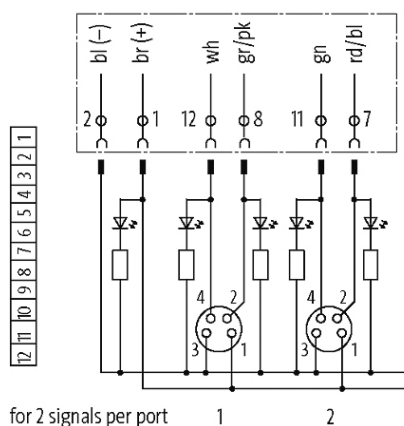

PRE-WIRED CAP FOR EXACT8, 4XM8, 4-POL

15.0m PUR 8x0,34+2x0,75

for 4-way distribution box, 4-pole
15.0 m

Further cable lengths on request. Plastic housings with good resistance against chemicals and oils. The resistance to aggressive media should be individually tested for your application. Further details on request.

[Link to Product](#)

Illustration

M8-Females 4-pole

stay connected

Product may differ from Image

Approvals

Cables

Cable number	360
No./diameter of wires	8×0.34 + 2×0.75 mm ²
Wire isolation	TPE (brgn, whgn, rdbl, grpk, gr, ye, gn, wh+br, bl)
C-track properties	5 Mio.
Jacket Color	gray
Material (jacket)	PUR (UL/CSA)
Outer Ø	9.2 mm ±5%
Bend radius (fixed)	5 × outer Ø
Bend radius (moving)	10 × outer Ø
Temperature range (fixed)	-40...+80 °C
Temperature range (mobile)	-5...+60 °C
Color (jacket)	gray

Technical Data

Total current	max. 8 A
Housing	Plastic, flame retardant

General data

Temperature range	-20...+80 °C, depending on cable quality
-------------------	--

Commercial data

country of origin	CZ
customs tariff number	85444290
EAN	4048879056106
eClass	27143423
Packaging unit	1