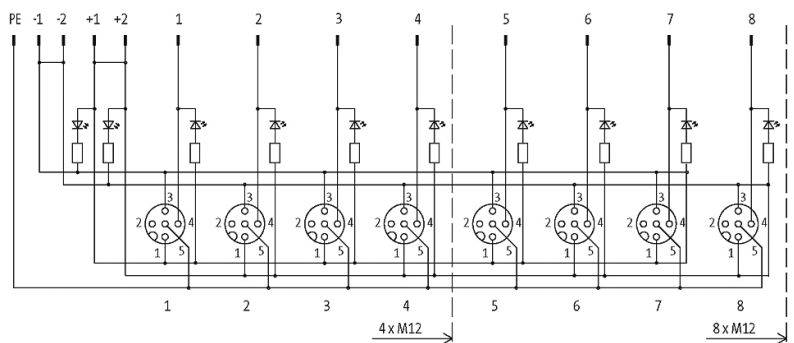

EXACT12, 4XM12, 4 POLE BASIC HOUSING, NPN-LED'S

Without homerun-cable

4-way, 4-pole

Form NPN

Screw plug-in terminals

Plastic housings with good resistance against chemicals and oils. The resistance to aggressive media should be individually tested for your application. Further details on request.

[Link to Product](#)**Illustration**

M12-Females 4-pole

Product may differ from Image

Approvals

Contact Layout

PIN 1	(+)
PIN 3	(-)
PIN 4	(NO)/(S1)
PIN 5	(Earth)
LED display	LED (green): Power / LED (yellow): (S1)

Technical Data

Operating voltage	24 V DC
Operating current per contact	max. 4 A
Total current	max. 8 A
Protection	IP65/IP67
Housing	Plastic, flame retardant

General data

Temperature range	-20...+70 °C
-------------------	--------------