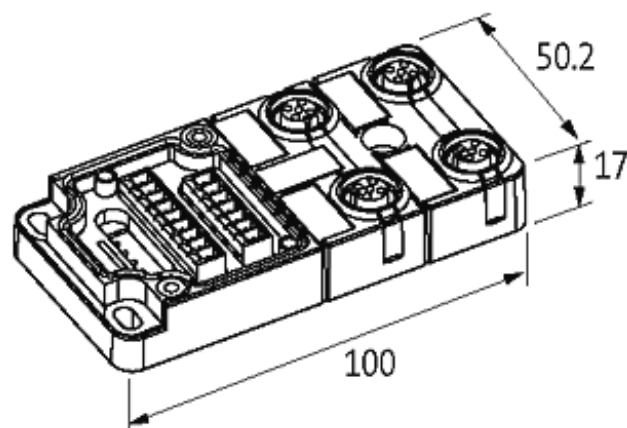

EXACT12, 4XM12, 4 POLE BASIC HOUSING, NPN-LED'S

Without homerun-cable

4-way, 4-pole

Form NPN

Screw plug-in terminals

Plastic housings with good resistance against chemicals and oils. The resistance to aggressive media should be individually tested for your application. Further details on request.

[Link to Product](#)**Illustration**

M12-Females 4-pole

Product may differ from Image

Approvals

Contact Layout

PIN 1	(+)
PIN 3	(-)
PIN 4	(NO)/(S1)
PIN 5	(Earth)
LED display	LED (green): Power / LED (yellow): (S1)

Technical Data

Operating voltage	24 V DC
Operating current per contact	max. 4 A
Total current	max. 8 A
Protection	IP65/IP67
Housing	Plastic, flame retardant

General data

Temperature range	-20...+70 °C
-------------------	--------------