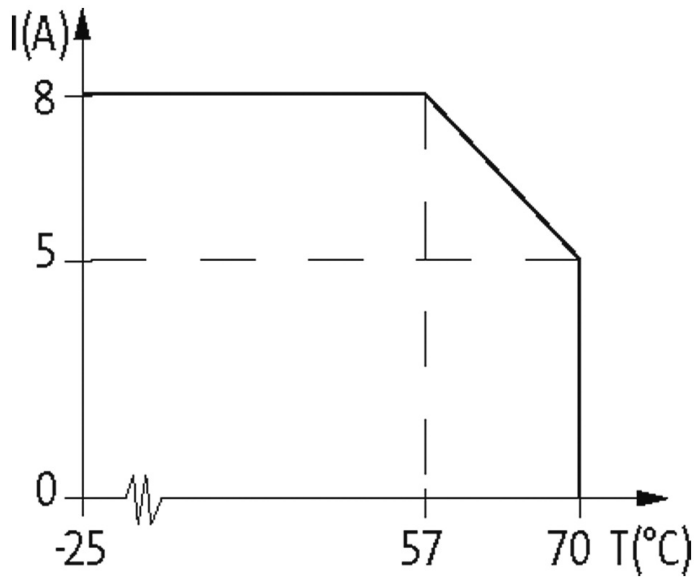

EXACT12, 4XM12, 4 POLE BASIC HOUSING, NPN-LED'S

Without homerun-cable

4-way, 4-pole

Form NPN

Screw plug-in terminals

Plastic housings with good resistance against chemicals and oils. The resistance to aggressive media should be individually tested for your application. Further details on request.

[Link to Product](#)**Illustration**

M12-Females 4-pole

Product may differ from Image

Approvals

Contact Layout

PIN 1	(+)
PIN 3	(-)
PIN 4	(NO)/(S1)
PIN 5	(Earth)
LED display	LED (green): Power / LED (yellow): (S1)

Technical Data

Operating voltage	24 V DC
Operating current per contact	max. 4 A
Total current	max. 8 A
Protection	IP65/IP67
Housing	Plastic, flame retardant

General data

Temperature range	-20...+70 °C
-------------------	--------------