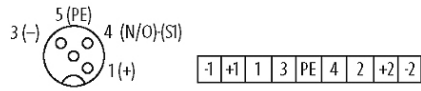

[Link to Product](#)**Illustration**

M12-Females 4-pole

Product may differ from Image

Approvals

Contact Layout

PIN 1	(+)
PIN 3	(-)
PIN 4	(NO)/(S1)
PIN 5	(Earth)
LED display	LED (green): Power / LED (yellow): (S1)