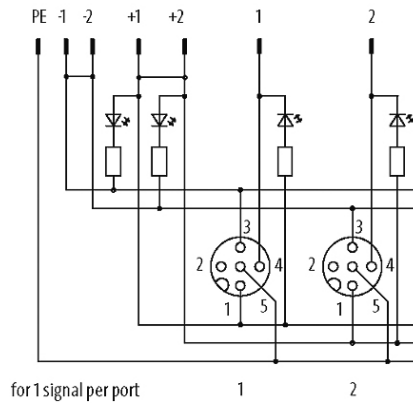

EXACT12, 4XM12, 4 POLE BASIC HOUSING, NPN-LED'S

Without homerun-cable

4-way, 4-pole

Form NPN

Screw plug-in terminals

Plastic housings with good resistance against chemicals and oils. The resistance to aggressive media should be individually tested for your application. Further details on request.

[Link to Product](#)**Illustration**

M12-Females 4-pole

Product may differ from Image

Approvals

Contact Layout

PIN 1	(+)
PIN 3	(-)
PIN 4	(NO)/(S1)
PIN 5	(Earth)
LED display	LED (green): Power / LED (yellow): (S1)

Technical Data

Operating voltage	24 V DC
Operating current per contact	max. 4 A
Total current	max. 8 A
Protection	IP65/IP67
Housing	Plastic, flame retardant

General data

Temperature range	-20...+70 °C
-------------------	--------------