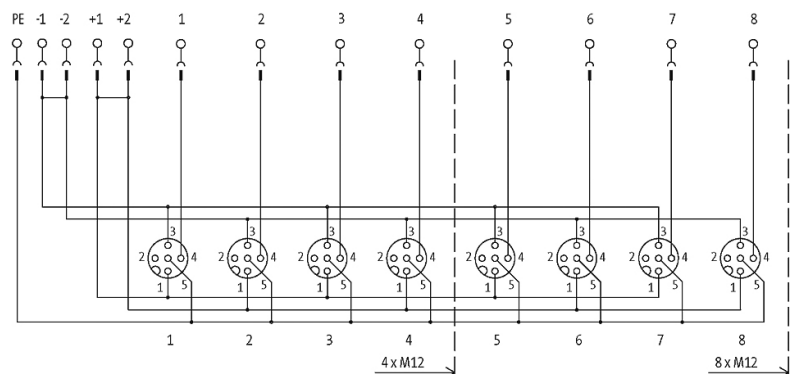

**EXACT12, 4XM12, 4 POLE CAP, PLUG. SCREW TERM.**

Self wireable, no LED

4-way, 4-pole  
without LED, up to 125 V AC/DC  
Screw plug-in terminals

Plastic housings with good resistance against chemicals and oils. The resistance to aggressive media should be individually tested for your application. Further details on request.

[Link to Product](#)**Illustration**

M12-Females 4-pole

for 1 signal per port

Product may differ from Image

### Contact Layout

PIN 1	(+)
PIN 3	(-)
PIN 4	(NO)/(S1)

The information in this brochure has been compiled with the utmost care.

Liability for the correctness completeness and topicality of the information is restricted to gross negligence. Version: 03/19

PIN 5 (Earth)

**Technical Data**

Operating voltage	125 V AC/DC
Operating current per contact	max. 4 A
Total current	max. 8 A
Connection	Screw plug-in terminals: max. 1.5 mm <sup>2</sup> (AWG 16)
Protection	IP65/IP67
Housing	Plastic, flame retardant