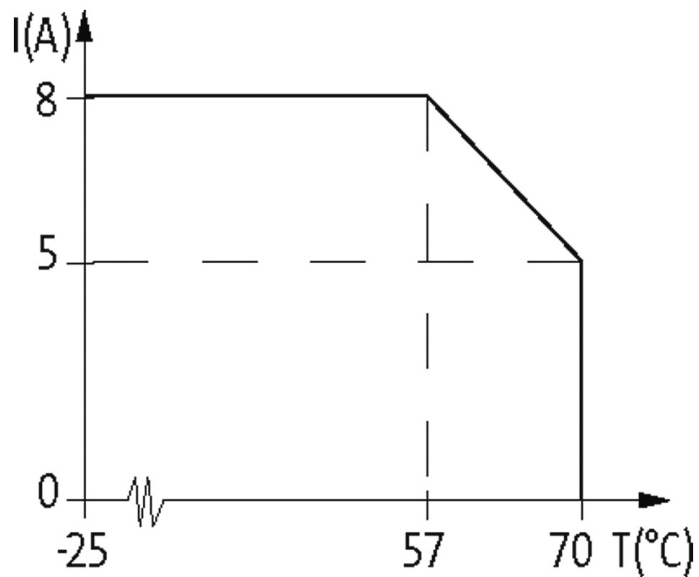

**EXACT12, 4XM12, 4 POLE CAP, PLUG. SCREW TERM.**

Self wireable, no LED

4-way, 4-pole  
without LED, up to 125 V AC/DC  
Screw plug-in terminals

Plastic housings with good resistance against chemicals and oils. The resistance to aggressive media should be individually tested for your application. Further details on request.

[Link to Product](#)**Illustration**

M12-Females 4-pole

for 1 signal per port

Product may differ from Image

### Contact Layout

PIN 1	(+)
PIN 3	(-)
PIN 4	(NO)/(S1)

The information in this brochure has been compiled with the utmost care.

Liability for the correctness completeness and topicality of the information is restricted to gross negligence. Version: 03/19

PIN 5 (Earth)

**Technical Data**

Operating voltage	125 V AC/DC
Operating current per contact	max. 4 A
Total current	max. 8 A
Connection	Screw plug-in terminals: max. 1.5 mm <sup>2</sup> (AWG 16)
Protection	IP65/IP67
Housing	Plastic, flame retardant