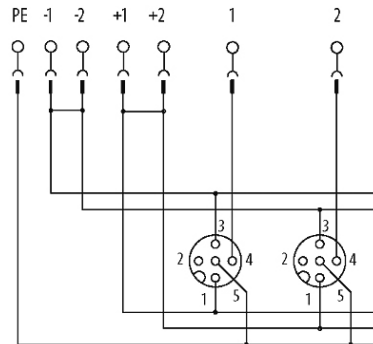

**EXACT12, 4XM12, 4 POLE CAP, PLUG. SCREW TERM.**

Self wireable, no LED

4-way, 4-pole  
without LED, up to 125 V AC/DC  
Screw plug-in terminals

Plastic housings with good resistance against chemicals and oils. The resistance to aggressive media should be individually tested for your application. Further details on request.

[Link to Product](#)**Illustration**

M12-Females 4-pole

for 1 signal per port

Product may differ from Image

### Contact Layout

PIN 1	(+)
PIN 3	(-)
PIN 4	(NO)/(S1)

The information in this brochure has been compiled with the utmost care.

Liability for the correctness completeness and topicality of the information is restricted to gross negligence. Version: 03/19

PIN 5 (Earth)

**Technical Data**

Operating voltage	125 V AC/DC
Operating current per contact	max. 4 A
Total current	max. 8 A
Connection	Screw plug-in terminals: max. 1.5 mm <sup>2</sup> (AWG 16)
Protection	IP65/IP67
Housing	Plastic, flame retardant