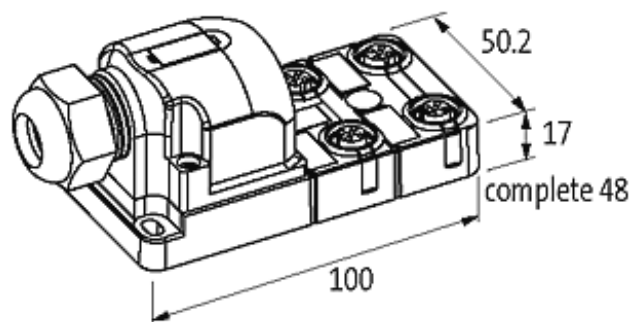

**EXACT12, 4XM12, 4 POLE CAP, PLUG. SCREW TERM.**

Self wireable, no LED

4-way, 4-pole  
without LED, up to 125 V AC/DC  
Screw plug-in terminals

Plastic housings with good resistance against chemicals and oils. The resistance to aggressive media should be individually tested for your application. Further details on request.

[Link to Product](#)**Illustration**

M12-Females 4-pole

for 1 signal per port

Product may differ from Image

PIN 5 (Earth)

**Technical Data**

Operating voltage	125 V AC/DC
Operating current per contact	max. 4 A
Total current	max. 8 A
Connection	Screw plug-in terminals: max. 1.5 mm <sup>2</sup> (AWG 16)
Protection	IP65/IP67
Housing	Plastic, flame retardant