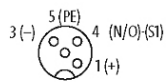

M12-Females 4-pole

for 1 signal per port