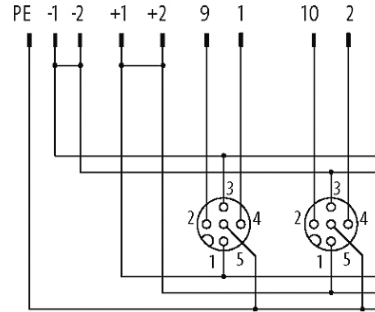

EXACT12, 4XM12, 5-POLE, BASIC HOUSING, W.O. LED'S

Without homerun-cable

4-way, 5-pole
without LED, up to 125 V AC/DC
Screw plug-in terminals

Plastic housings with good resistance against chemicals and oils. The resistance to aggressive media should be individually tested for your application. Further details on request. Further cable lengths on request.

[Link to Product](#)**Illustration**

M12-Females 5-pole

for 2 signals per port

Product may differ from Image

Approvals

Contact Layout

PIN 1	(+)
PIN 2	(NC)/(S2)
PIN 3	(-)
PIN 4	(NO)/(S1)
PIN 5	(Earth)

Technical Data

Operating voltage	125 V AC/DC
Operating current per contact	max. 4 A
Total current	max. 8 A
Protection	IP65/IP67
Housing	Plastic, flame retardant

General data

Temperature range	-20...+70 °C
-------------------	--------------