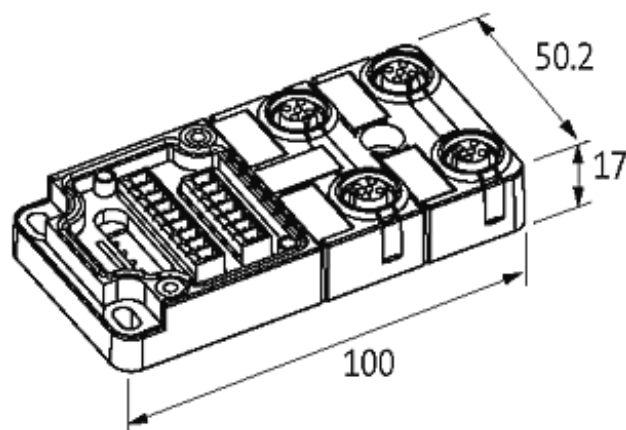

EXACT12, 4XM12, 5-POLE, BASIC HOUSING, W.O. LED'S

Without homerun-cable

4-way, 5-pole
without LED, up to 125 V AC/DC
Screw plug-in terminals

Plastic housings with good resistance against chemicals and oils. The resistance to aggressive media should be individually tested for your application. Further details on request. Further cable lengths on request.

[Link to Product](#)**Illustration**

M12-Females 5-pole

for 2 signals per port

Product may differ from Image

Approvals

Contact Layout

PIN 1	(+)
PIN 2	(NC)/(S2)
PIN 3	(-)
PIN 4	(NO)/(S1)
PIN 5	(Earth)

Technical Data

Operating voltage	125 V AC/DC
Operating current per contact	max. 4 A
Total current	max. 8 A
Protection	IP65/IP67
Housing	Plastic, flame retardant

General data

Temperature range	-20...+70 °C
-------------------	--------------