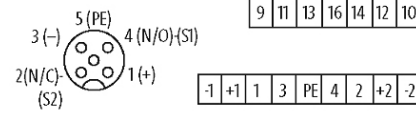

EXACT12, 4XM12, 5-POLE, BASIC HOUSING, W.O. LED'S

Without homerun-cable

4-way, 5-pole
without LED, up to 125 V AC/DC
Screw plug-in terminals

Plastic housings with good resistance against chemicals and oils. The resistance to aggressive media should be individually tested for your application. Further details on request. Further cable lengths on request.

[Link to Product](#)**Illustration**

M12-Females 5-pole

for 2 signals per port

Product may differ from Image

Approvals

Contact Layout

PIN 1	(+)
PIN 2	(NC)/(S2)
PIN 3	(-)
PIN 4	(NO)/(S1)
PIN 5	(Earth)

Technical Data