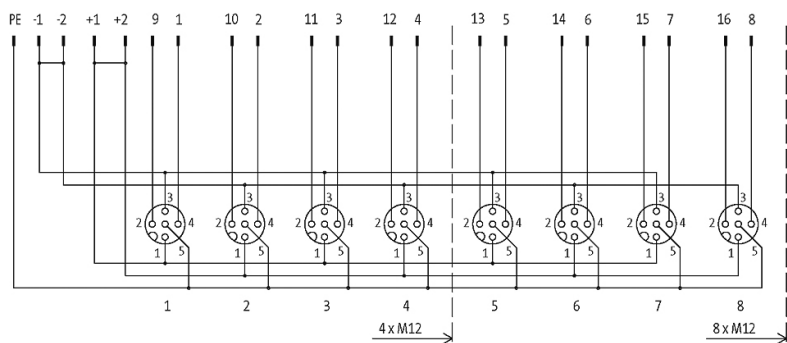

EXACT12, 4XM12, 5-POLE, BASIC HOUSING, W.O. LED'S

Without homerun-cable

4-way, 5-pole
without LED, up to 125 V AC/DC
Screw plug-in terminals

Plastic housings with good resistance against chemicals and oils. The resistance to aggressive media should be individually tested for your application. Further details on request. Further cable lengths on request.

[Link to Product](#)**Illustration**

M12-Females 5-pole

for 2 signals per port

Product may differ from Image

Approvals

Contact Layout

PIN 1	(+)
PIN 2	(NC)/(S2)
PIN 3	(-)
PIN 4	(NO)/(S1)
PIN 5	(Earth)

Technical Data

Operating voltage	125 V AC/DC
Operating current per contact	max. 4 A
Total current	max. 8 A
Protection	IP65/IP67
Housing	Plastic, flame retardant

General data

Temperature range	-20...+70 °C
-------------------	--------------