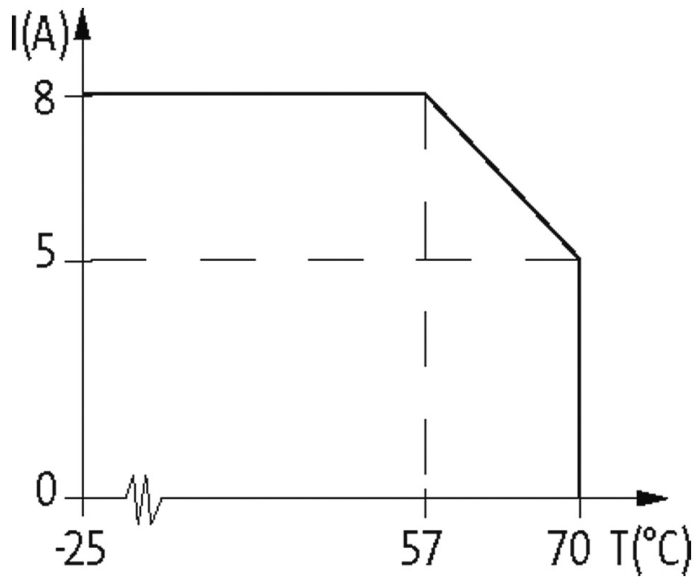

EXACT12, 4XM12, 5-POLE, BASIC HOUSING, W.O. LED'S

Without homerun-cable

4-way, 5-pole
without LED, up to 125 V AC/DC
Screw plug-in terminals

Plastic housings with good resistance against chemicals and oils. The resistance to aggressive media should be individually tested for your application. Further details on request. Further cable lengths on request.

[Link to Product](#)**Illustration**

M12-Females 5-pole

for 2 signals per port

Product may differ from Image

Approvals

Contact Layout

PIN 1	(+)
PIN 2	(NC)/(S2)
PIN 3	(-)
PIN 4	(NO)/(S1)
PIN 5	(Earth)

Technical Data

Operating voltage	125 V AC/DC
Operating current per contact	max. 4 A
Total current	max. 8 A
Protection	IP65/IP67
Housing	Plastic, flame retardant

General data

Temperature range	-20...+70 °C
-------------------	--------------