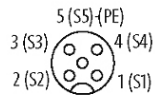

CAP WITH SPRING PLUG TERMINALS 21 POLE

Use with MVP12 / Exact 12 UNIVERSAL

4-way distribution box M12, UNIVERSAL
Spring clamp plug-in terminals
Replaces identical product (Art.No. 277314)

Plastic housings with good resistance against chemicals and oils. The resistance to aggressive media should be individually tested for your application. Further details on request.

[Link to Product](#)

Illustration

M12-Females 5-pole

free arrangeable, contact 1:1 on terminals

Product may differ from Image

Technical Data

Total current	max. 8 A
Connection	Spring clamp plug-in terminals: max. 1.5 mm ² (AWG 16)
Housing	Plastic, flame retardant

General data

Temperature range	-20...+80 °C, depending on cable quality
-------------------	--

Commercial data

country of origin	CZ
customs tariff number	85366990
EAN	4048879378529
eClass	27143423
Packaging unit	1