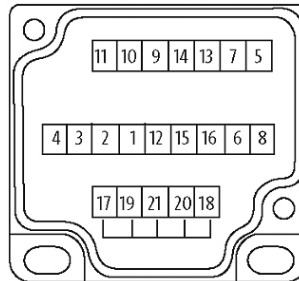

CAP WITH SPRING PLUG TERMINALS 21 POLE

Use with MVP12 / Exact 12 UNIVERSAL

4-way distribution box M12, UNIVERSAL
Spring clamp plug-in terminals
Replaces identical product (Art.No. 277314)

Plastic housings with good resistance against chemicals and oils. The resistance to aggressive media should be individually tested for your application. Further details on request.

[Link to Product](#)

Illustration

M12-Females 5-pole

free arrangeable, contact 1:1 on terminals

Product may differ from Image

Technical Data

Total current	max. 8 A
Connection	Spring clamp plug-in terminals: max. 1.5 mm ² (AWG 16)
Housing	Plastic, flame retardant

General data

Temperature range	-20...+80 °C, depending on cable quality
-------------------	--

Commercial data

country of origin	CZ
customs tariff number	85366990
EAN	4048879378529
eClass	27143423
Packaging unit	1