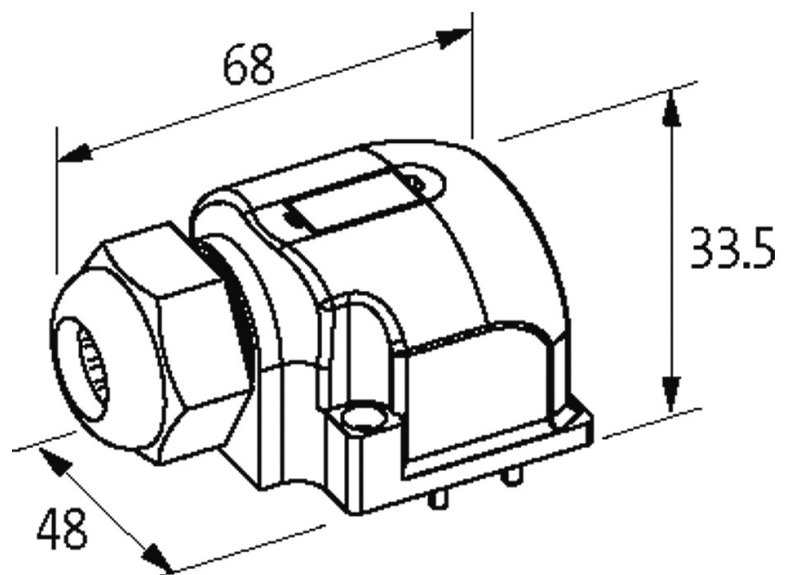

CAP WITH SPRING PLUG TERMINALS 21 POLE

Use with MVP12 / Exact 12 UNIVERSAL

4-way distribution box M12, UNIVERSAL
Spring clamp plug-in terminals
Replaces identical product (Art.No. 277314)

Plastic housings with good resistance against chemicals and oils. The resistance to aggressive media should be individually tested for your application. Further details on request.

[Link to Product](#)

Illustration

M12-Females 5-pole

free arrangeable, contact 1:1 on terminals

Product may differ from Image

Technical Data

Total current	max. 8 A
Connection	Spring clamp plug-in terminals: max. 1.5 mm ² (AWG 16)
Housing	Plastic, flame retardant

General data

Temperature range	-20...+80 °C, depending on cable quality
-------------------	--

Commercial data

country of origin	CZ
customs tariff number	85366990
EAN	4048879378529
eClass	27143423
Packaging unit	1