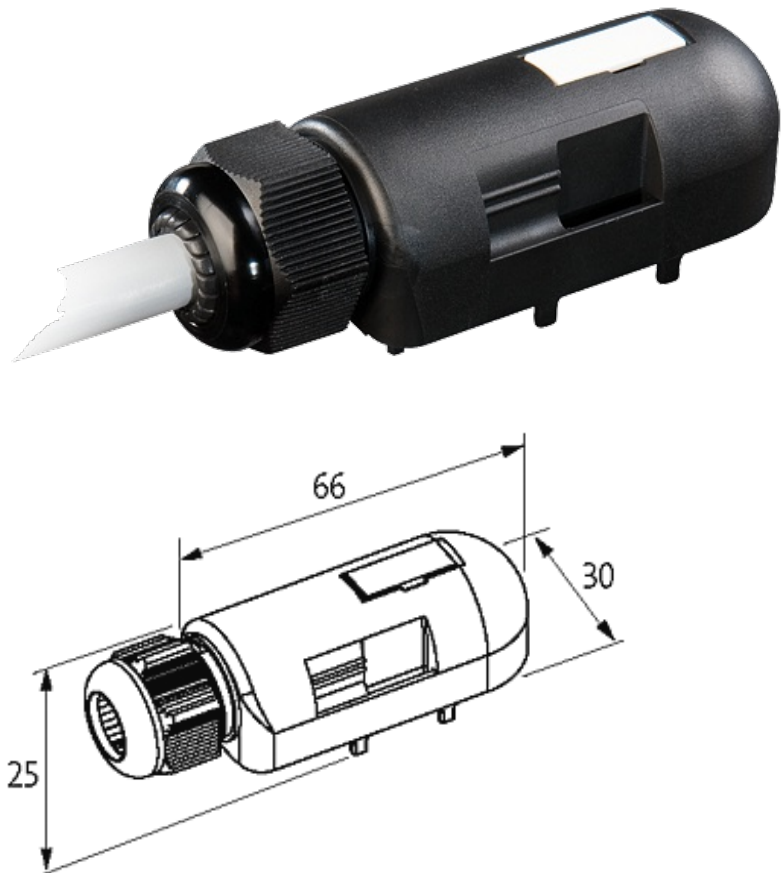

**PRE-WIRED CAP FOR EXACT8, 6XM8, 3 POLE**

15.0m PUR/PVC 6x0,34+2x0,75

for 6-way distribution box, 3-pole  
PUR/PVC  
15.0 m

Further cable lengths on request. Plastic housings with good resistance against chemicals and oils. The resistance to aggressive media should be individually tested for your application. Further details on request.

[Link to Product](#)**Illustration**

M8-Females 3-pole

Product may differ from Image

### Cables

Cable number	350
No./diameter of wires	6×0.34 + 2×0.75 mm <sup>2</sup>
Wire isolation	PVC (bl, wh, gn, ye, gr, pk, rd, br)
C-track properties	2 Mio.
Jacket Color	gray
Material (jacket)	PUR/PVC
Outer Ø	7.8 mm ±5%
Bend radius (moving)	10 × outer Ø
Temperature range (fixed)	-30...+80 °C
Temperature range (mobile)	-5...+60 °C
Shield	no
Cable identification	350
Cable Type	2 (PUR/PVC)
Cable weight [g/m]	94,60
Material (wire)	Cu wire, bare
Diameter (core)	6×0.34 + 2×0.75 mm <sup>2</sup>
Material (wire isolation)	PVC
Material property (wire isolation)	CFC-, cadmium-, silicone- and lead-free
Shore hardness (wire isolation)	55 ±5 D
Material (jacket)	PUR/PVC
	CFC-, halogen-, cadmium-, silicone- and lead-free, matt, low-

Material property (jacket)	adhesion, machine easy to process, abrasion-resistant, hydrolysis and microbial resistant
Shore hardness (jacket)	85 ±5 A
Outer-Ø (jacket)	7.8 mm ±5%
Color (jacket)	gray
chemical resistance	good resistance to oil, gasoline and chemicals
thermal resistance	flame retardant
Nominal voltage	300/300 V AC
Test voltage	2 000 V AC
Temperature range (fixed)	-30...+80 °C
Temperature range (mobile)	-5...+70 °C
Bend radius (fixed)	5 × outer Ø
Bend radius (moving)	10 × outer Ø
No. of bending cycles (C-track)	max. 2 Mio. (25 °C)
Traversing distance (C-track)	max. 5 m (horizontal)
Travel speed (C-track)	max. 2 m/s
Acceleration (C-track)	max. 10 m/s <sup>2</sup>