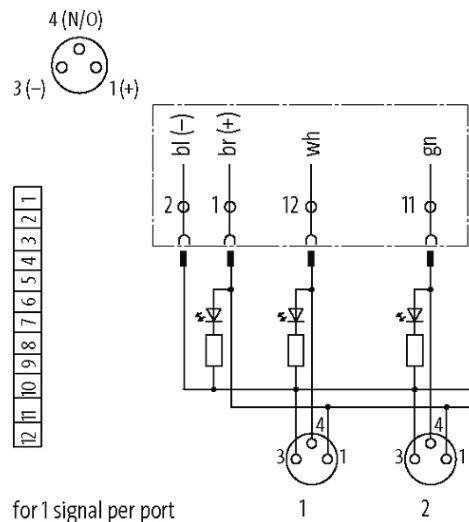

**PRE-WIRED CAP FOR EXACT8, 6XM8, 3 POLE**

15.0m PUR/PVC 6x0,34+2x0,75

for 6-way distribution box, 3-pole  
PUR/PVC  
15.0 m

Further cable lengths on request. Plastic housings with good resistance against chemicals and oils. The resistance to aggressive media should be individually tested for your application. Further details on request.

[Link to Product](#)**Illustration**

M8-Females 3-pole

Product may differ from Image

### Cables

Cable number	350
No./diameter of wires	6×0.34 + 2×0.75 mm <sup>2</sup>
Wire isolation	PVC (bl, wh, gn, ye, gr, pk, rd, br)
C-track properties	2 Mio.
Jacket Color	gray
Material (jacket)	PUR/PVC
Outer Ø	7.8 mm ±5%
Bend radius (moving)	10 × outer Ø
Temperature range (fixed)	-30...+80 °C
Temperature range (mobile)	-5...+60 °C
Shield	no
Cable identification	350
Cable Type	2 (PUR/PVC)
Cable weight [g/m]	94,60
Material (wire)	Cu wire, bare
Diameter (core)	6×0.34 + 2×0.75 mm <sup>2</sup>
Material (wire isolation)	PVC
Material property (wire isolation)	CFC-, cadmium-, silicone- and lead-free
Shore hardness (wire isolation)	55 ±5 D
Material (jacket)	PUR/PVC
	CFC-, halogen-, cadmium-, silicone- and lead-free, matt, low-

Material property (jacket)	adhesion, machine easy to process, abrasion-resistant, hydrolysis and microbial resistant
Shore hardness (jacket)	85 ±5 A
Outer-Ø (jacket)	7.8 mm ±5%
Color (jacket)	gray
chemical resistance	good resistance to oil, gasoline and chemicals
thermal resistance	flame retardant
Nominal voltage	300/300 V AC
Test voltage	2 000 V AC
Temperature range (fixed)	-30...+80 °C
Temperature range (mobile)	-5...+70 °C
Bend radius (fixed)	5 × outer Ø
Bend radius (moving)	10 × outer Ø
No. of bending cycles (C-track)	max. 2 Mio. (25 °C)
Traversing distance (C-track)	max. 5 m (horizontal)
Travel speed (C-track)	max. 2 m/s
Acceleration (C-track)	max. 10 m/s <sup>2</sup>