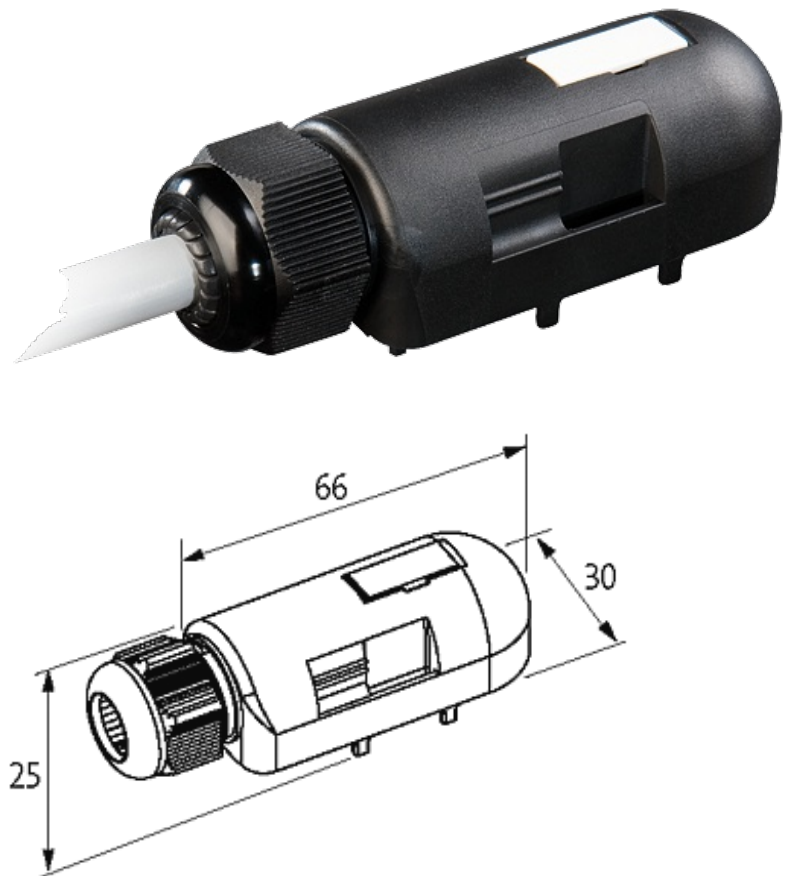

PRE-WIRED CAP FOR EXACT8, 6XM8, 3 POLE

5.0m PUR 6x0,34+2x0,75, UL/CSA

for 6-way distribution box, 3-pole
5.0 m

Further cable lengths on request. Plastic housings with good resistance against chemicals and oils. The resistance to aggressive media should be individually tested for your application. Further details on request.

[Link to Product](#)**Illustration**

M8-Females 3-pole

Product may differ from Image

Approvals

Cables

Cable number	356
No./diameter of wires	6×0.34 + 2×0.75 mm ²
Wire isolation	TPE (ye, wh, gn, gr, pk, rd+br, bl)
C-track properties	5 Mio.
Jacket Color	gray
Material (jacket)	PUR (UL/CSA)
Outer Ø	8.5 mm ±5%
Bend radius (fixed)	5 × outer Ø
Bend radius (moving)	10 × outer Ø
Temperature range (fixed)	-40...+80 °C
Temperature range (mobile)	-5...+60 °C
Color (jacket)	gray