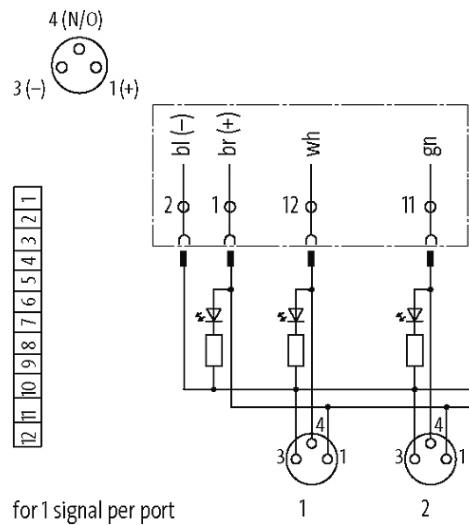

PRE-WIRED CAP FOR EXACT8, 6XM8, 3 POLE

5.0m PUR 6x0,34+2x0,75, UL/CSA

for 6-way distribution box, 3-pole
5.0 m

Further cable lengths on request. Plastic housings with good resistance against chemicals and oils. The resistance to aggressive media should be individually tested for your application. Further details on request.

[Link to Product](#)**Illustration**

M8-Females 3-pole

Product may differ from Image

Approvals

Cables

Cable number	356
No./diameter of wires	6×0.34 + 2×0.75 mm ²
Wire isolation	TPE (ye, wh, gn, gr, pk, rd+br, bl)
C-track properties	5 Mio.
Jacket Color	gray
Material (jacket)	PUR (UL/CSA)
Outer Ø	8.5 mm ±5%
Bend radius (fixed)	5 × outer Ø
Bend radius (moving)	10 × outer Ø
Temperature range (fixed)	-40...+80 °C
Temperature range (mobile)	-5...+60 °C
Color (jacket)	gray

Technical Data

Housing	Plastic, flame retardant
Total current	max. 8 A

General data

Temperature range	-20...+80 °C, depending on cable quality
-------------------	--

Commercial data

country of origin	CZ
customs tariff number	85444290