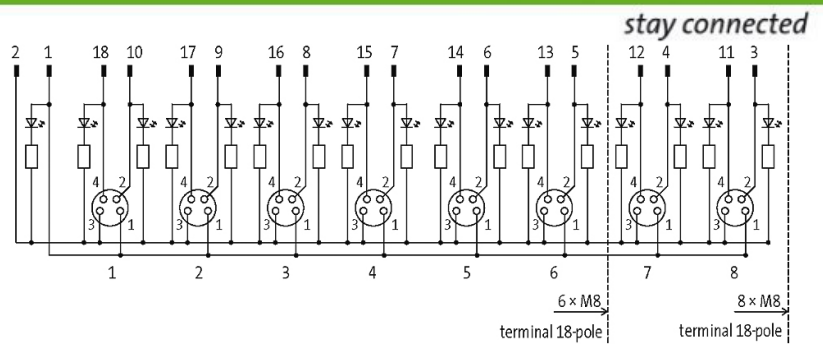

## EXACT8, 6XM8, 4 POLE BASIC HOUSING

Without homerun-cable

6-way, 4-pole

Inline face or side mounting

Plastic housings with good resistance against chemicals and oils. The resistance to aggressive media should be individually tested for your application. Further details on request.

#### Illustration

M8-Females 4-pole

Product may differ from Image

### Contact Layout

PIN 1	(+)
PIN 2	(NC)/(S2)
PIN 3	(-)
PIN 4	(NO)/(S1)
LED display	LED (green): Power / LED (yellow): (S1) / LED (white): Signal (S2)