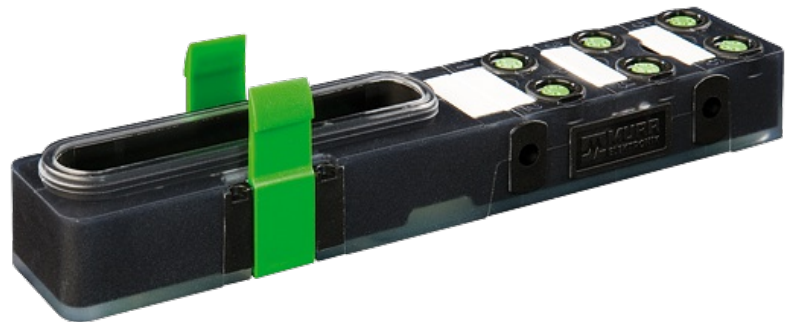

## EXACT8, 6XM8, 4 POLE BASIC HOUSING

Without homerun-cable

6-way, 4-pole

Inline face or side mounting

Plastic housings with good resistance against chemicals and oils. The resistance to aggressive media should be individually tested for your application. Further details on request.

#### Illustration

M8-Females 4-pole

Product may differ from Image

### Contact Layout

PIN 1	(+)
PIN 2	(NC)/(S2)
PIN 3	(-)
PIN 4	(NO)/(S1)
LED display	LED (green): Power / LED (yellow): (S1) / LED (white): Signal (S2)