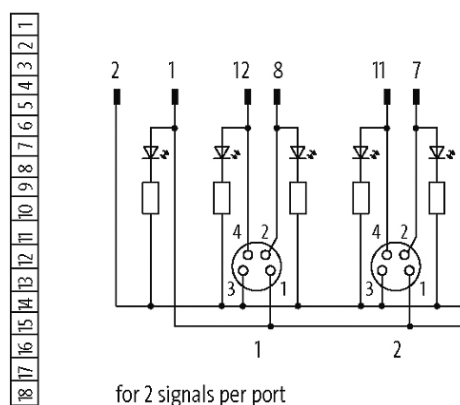

## EXACT8, 6XM8, 4 POLE BASIC HOUSING

Without homerun-cable

6-way, 4-pole

Inline face or side mounting

Plastic housings with good resistance against chemicals and oils. The resistance to aggressive media should be individually tested for your application. Further details on request.

#### Illustration

M8-Females 4-pole

Product may differ from Image

### Contact Layout

PIN 1	(+)
PIN 2	(NC)/(S2)
PIN 3	(-)
PIN 4	(NO)/(S1)
LED display	LED (green): Power / LED (yellow): (S1) / LED (white): Signal (S2)

### Technical Data

Operating voltage	24 V DC
Operating current per contact	max. 2 A
Total current	max. 8 A
Protection	IP65/IP67