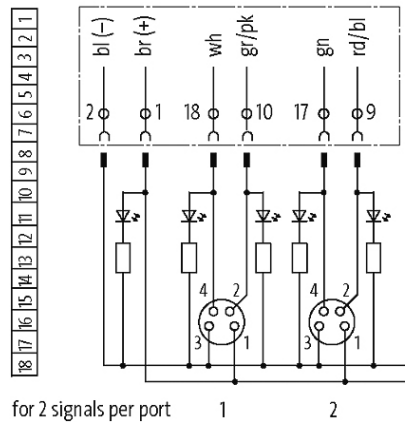

PRE-WIRED CAP FOR EXACT8, 6XM8, 4-POL

10.0m PUR/PVC 12x0.34+2x0,75

for 6-way distribution box, 4-pole
PUR/PVC
10.0 m

Further cable lengths on request. Plastic housings with good resistance against chemicals and oils. The resistance to aggressive media should be individually tested for your application. Further details on request.

[Link to Product](#)**Illustration**

M8-Females 4-pole

Product may differ from Image

Approvals

Cables

Cable number	386
No./diameter of wires	12×0.34 + 2×0.75 mm ²
Wire isolation	PVC
C-track properties	1.5 Mio.
Jacket Color	gray
Material (jacket)	PUR/PVC
Outer Ø	8.8 mm ±5%
Bend radius (fixed)	10 × outer Ø
Bend radius (moving)	12 × outer Ø
Temperature range (fixed)	-30...+70 °C
Temperature range (mobile)	-5...+60 °C
Color (jacket)	gray

Technical Data

Housing	Plastic, flame retardant
Total current	max. 8 A

General data

Temperature range	-20...+80 °C, depending on cable quality
-------------------	--

Commercial data

country of origin	CZ
customs tariff number	85444290