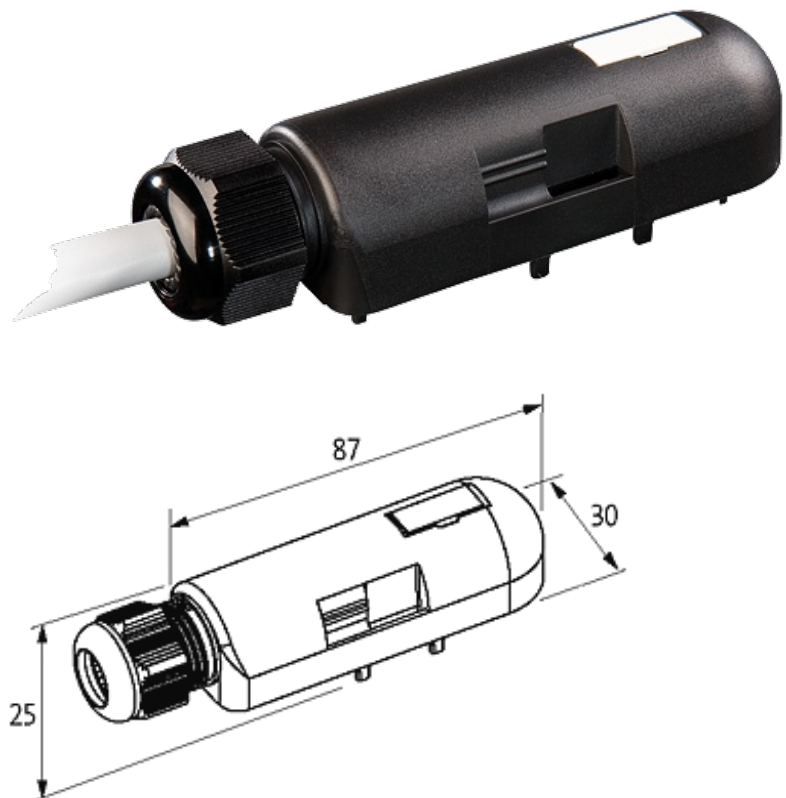

PRE-WIRED CAP FOR EXACT8, 6XM8, 4-POL

10.0m PUR/PVC 12x0.34+2x0,75

for 6-way distribution box, 4-pole
PUR/PVC
10.0 m

Further cable lengths on request. Plastic housings with good resistance against chemicals and oils. The resistance to aggressive media should be individually tested for your application. Further details on request.

[Link to Product](#)**Illustration**

M8-Females 4-pole

Product may differ from Image

Approvals

Cables

Cable number	386
No./diameter of wires	12×0.34 + 2×0.75 mm ²
Wire isolation	PVC
C-track properties	1.5 Mio.
Jacket Color	gray
Material (jacket)	PUR/PVC
Outer Ø	8.8 mm ±5%
Bend radius (fixed)	10 × outer Ø
Bend radius (moving)	12 × outer Ø
Temperature range (fixed)	-30...+70 °C
Temperature range (mobile)	-5...+60 °C
Color (jacket)	gray