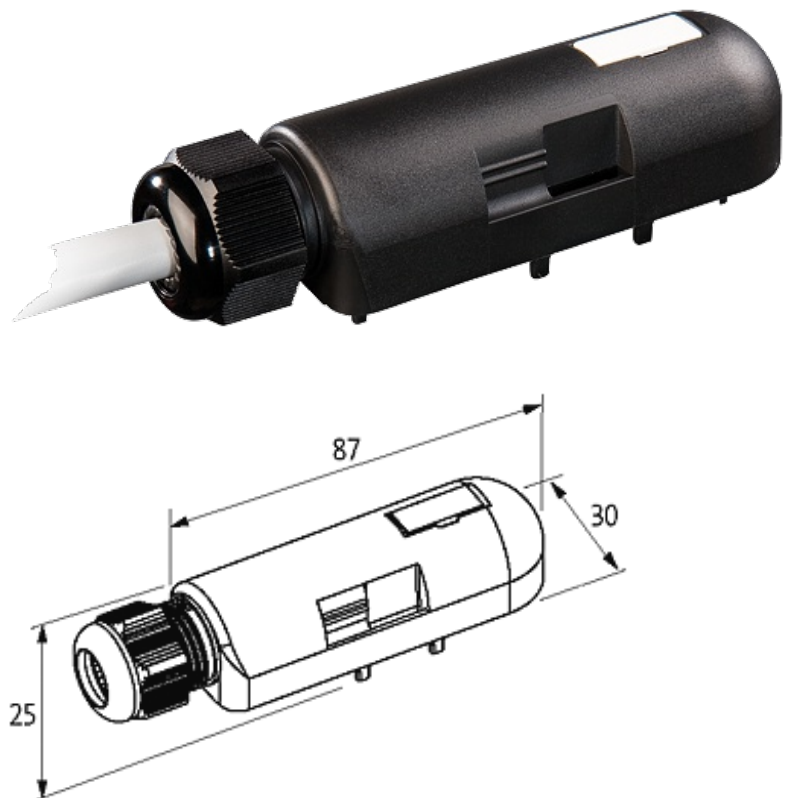

PRE-WIRED CAP FOR EXACT8, 6XM8, 4-POL

15.0m PUR/PVC 12x0.34+2x0,75

for 6-way distribution box, 4-pole
PUR/PVC
15.0 m

Further cable lengths on request. Plastic housings with good resistance against chemicals and oils. The resistance to aggressive media should be individually tested for your application. Further details on request.

[Link to Product](#)**Illustration**

M8-Females 4-pole

Product may differ from Image

Approvals

Cables

Cable number	386
No./diameter of wires	12×0.34 + 2×0.75 mm ²
Wire isolation	PVC
C-track properties	1.5 Mio.
Jacket Color	gray
Material (jacket)	PUR/PVC
Outer Ø	8.8 mm ±5%
Bend radius (fixed)	10 × outer Ø
Bend radius (moving)	12 × outer Ø
Temperature range (fixed)	-30...+70 °C
Temperature range (mobile)	-5...+60 °C
Color (jacket)	gray