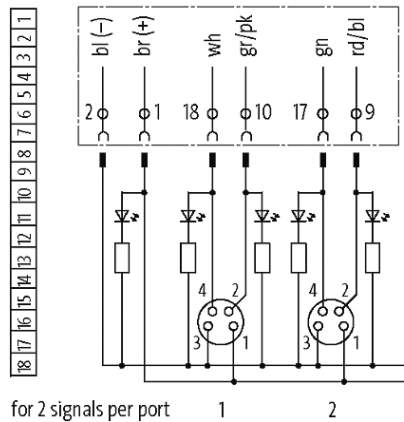

PRE-WIRED CAP FOR EXACT8, 6XM8, 4-POL

15.0m PUR/PVC 12x0.34+2x0,75

for 6-way distribution box, 4-pole
PUR/PVC
15.0 m

Further cable lengths on request. Plastic housings with good resistance against chemicals and oils. The resistance to aggressive media should be individually tested for your application. Further details on request.

[Link to Product](#)**Illustration**

M8-Females 4-pole

Product may differ from Image

Approvals

Cables

Cable number	386
No./diameter of wires	12×0.34 + 2×0.75 mm ²
Wire isolation	PVC
C-track properties	1.5 Mio.
Jacket Color	gray
Material (jacket)	PUR/PVC
Outer Ø	8.8 mm ±5%
Bend radius (fixed)	10 × outer Ø
Bend radius (moving)	12 × outer Ø
Temperature range (fixed)	-30...+70 °C
Temperature range (mobile)	-5...+60 °C
Color (jacket)	gray

Technical Data

Housing	Plastic, flame retardant
Total current	max. 8 A

General data

Temperature range	-20...+80 °C, depending on cable quality
-------------------	--

Commercial data

country of origin	CZ
customs tariff number	85444290