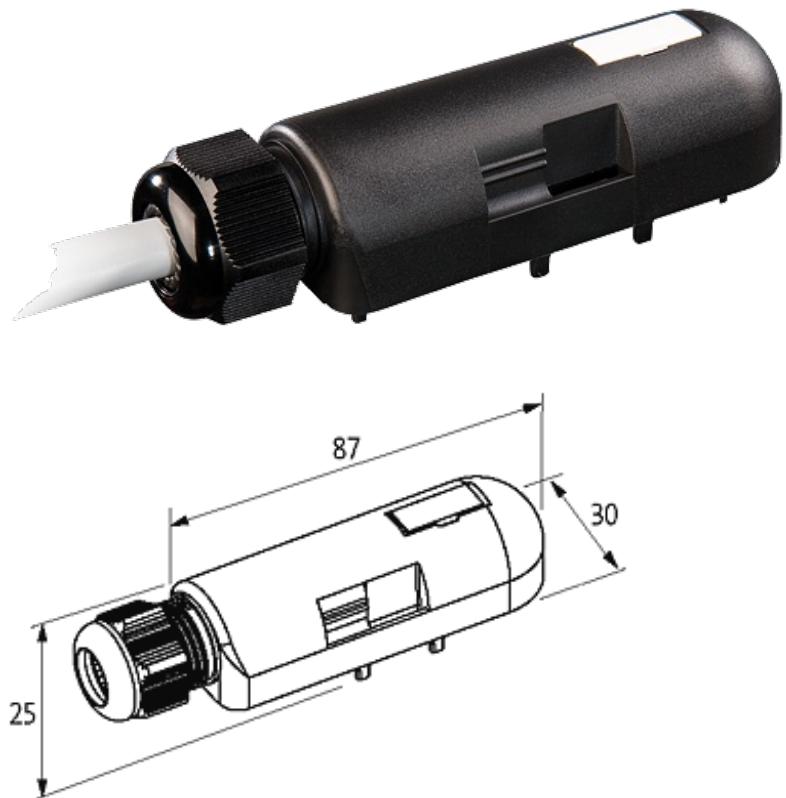

**PRE-WIRED CAP FOR EXACT8, 6XM8, 4 POLE**

3.0m PUR 12x0.34+2x0,75, UL/CSA

for 6-way distribution box, 4-pole  
3.0 m

Further cable lengths on request. Plastic housings with good resistance against chemicals and oils. The resistance to aggressive media should be individually tested for your application. Further details on request.

[Link to Product](#)**Illustration**

M8-Females 4-pole

Product may differ from Image