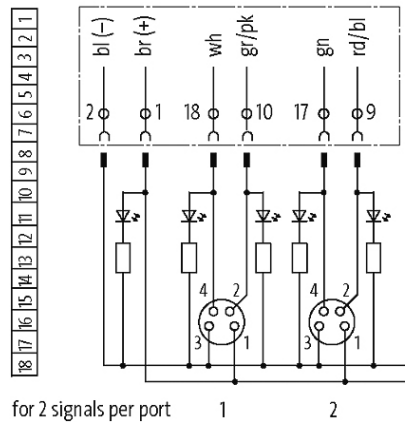

**PRE-WIRED CAP FOR EXACT8, 6XM8, 4 POLE**

3.0m PUR 12x0.34+2x0,75, UL/CSA

for 6-way distribution box, 4-pole  
3.0 m

Further cable lengths on request. Plastic housings with good resistance against chemicals and oils. The resistance to aggressive media should be individually tested for your application. Further details on request.

[Link to Product](#)**Illustration**

M8-Females 4-pole

Product may differ from Image

### Cables

Cable number	389
No./diameter of wires	12×0.34 + 2×0.75 mm <sup>2</sup>
C-track properties	5 Mio.
Jacket Color	gray
Material (jacket)	PUR (UL/CSA)
Outer Ø	9.5 mm ±5%
Bend radius (fixed)	5 × outer Ø
Bend radius (moving)	10 × outer Ø
Temperature range (fixed)	-40...+80 °C
Temperature range (mobile)	-5...+60 °C
Approval (cable)	UL (AWM-Style 20233), CSA

### Technical Data

Housing	Plastic, flame retardant
Total current	max. 8 A