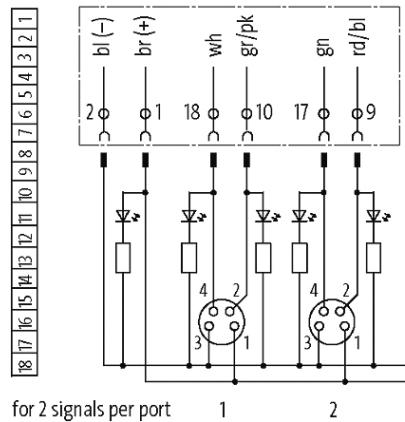

PRE-WIRED CAP FOR EXACT8, 6XM8, 4 POLE

10.0m PUR 12x0.34+2x0,75, UL/CSA

for 6-way distribution box, 4-pole
10.0 m

Further cable lengths on request. Plastic housings with good resistance against chemicals and oils. The resistance to aggressive media should be individually tested for your application. Further details on request.

[Link to Product](#)**Illustration**

M8-Females 4-pole

Product may differ from Image

Approvals

Cables

Cable number	389
No./diameter of wires	12×0.34 + 2×0.75 mm ²
C-track properties	5 Mio.
Jacket Color	gray
Material (jacket)	PUR (UL/CSA)
Outer Ø	9.5 mm ±5%
Bend radius (fixed)	5 × outer Ø
Bend radius (moving)	10 × outer Ø
Temperature range (fixed)	-40...+80 °C
Temperature range (mobile)	-5...+60 °C
Approval (cable)	UL (AWM-Style 20233), CSA

Technical Data

Housing	Plastic, flame retardant
Total current	max. 8 A

General data

Temperature range	-20...+80 °C, depending on cable quality
-------------------	--

Commercial data

country of origin	CZ
customs tariff number	85444290
EAN	4048879054829