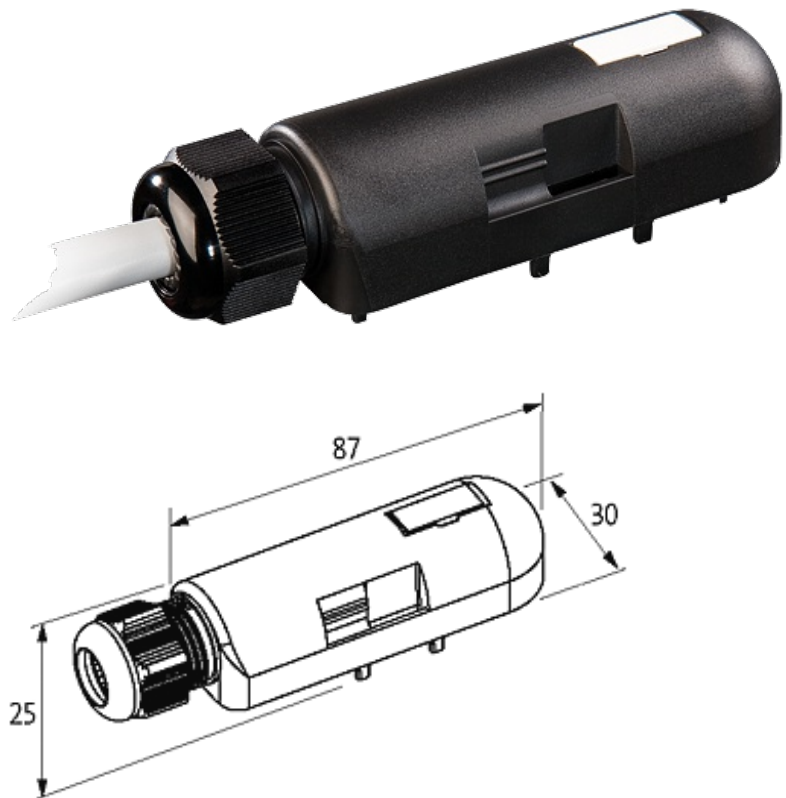

PRE-WIRED CAP FOR EXACT8, 6XM8, 4 POLE

10.0m PUR 12x0.34+2x0,75, UL/CSA

for 6-way distribution box, 4-pole
10.0 m

Further cable lengths on request. Plastic housings with good resistance against chemicals and oils. The resistance to aggressive media should be individually tested for your application. Further details on request.

[Link to Product](#)**Illustration**

M8-Females 4-pole

Product may differ from Image

Approvals

Cables

Cable number	389
No./diameter of wires	12×0.34 + 2×0.75 mm ²
C-track properties	5 Mio.
Jacket Color	gray
Material (jacket)	PUR (UL/CSA)
Outer Ø	9.5 mm ±5%
Bend radius (fixed)	5 × outer Ø
Bend radius (moving)	10 × outer Ø
Temperature range (fixed)	-40...+80 °C
Temperature range (mobile)	-5...+60 °C
Approval (cable)	UL (AWM-Style 20233), CSA