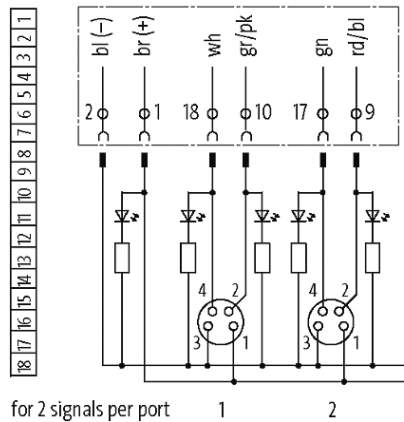

PRE-WIRED CAP FOR EXACT8, 6XM8, 4 POLE

15.0m PUR 12x0.34+2x0,75, UL/CSA

for 6-way distribution box, 4-pole
15.0 m

Further cable lengths on request. Plastic housings with good resistance against chemicals and oils. The resistance to aggressive media should be individually tested for your application. Further details on request.

[Link to Product](#)**Illustration**

M8-Females 4-pole

Product may differ from Image

Approvals

Cables

Cable number	389
No./diameter of wires	12×0.34 + 2×0.75 mm ²
C-track properties	5 Mio.
Jacket Color	gray
Material (jacket)	PUR (UL/CSA)
Outer Ø	9.5 mm ±5%
Bend radius (fixed)	5 × outer Ø
Bend radius (moving)	10 × outer Ø
Temperature range (fixed)	-40...+80 °C
Temperature range (mobile)	-5...+60 °C
Approval (cable)	UL (AWM-Style 20233), CSA

Technical Data

Housing	Plastic, flame retardant
Total current	max. 8 A

General data

Temperature range	-20...+80 °C, depending on cable quality
-------------------	--

Commercial data

country of origin	CZ
customs tariff number	85444290
EAN	4048879054812