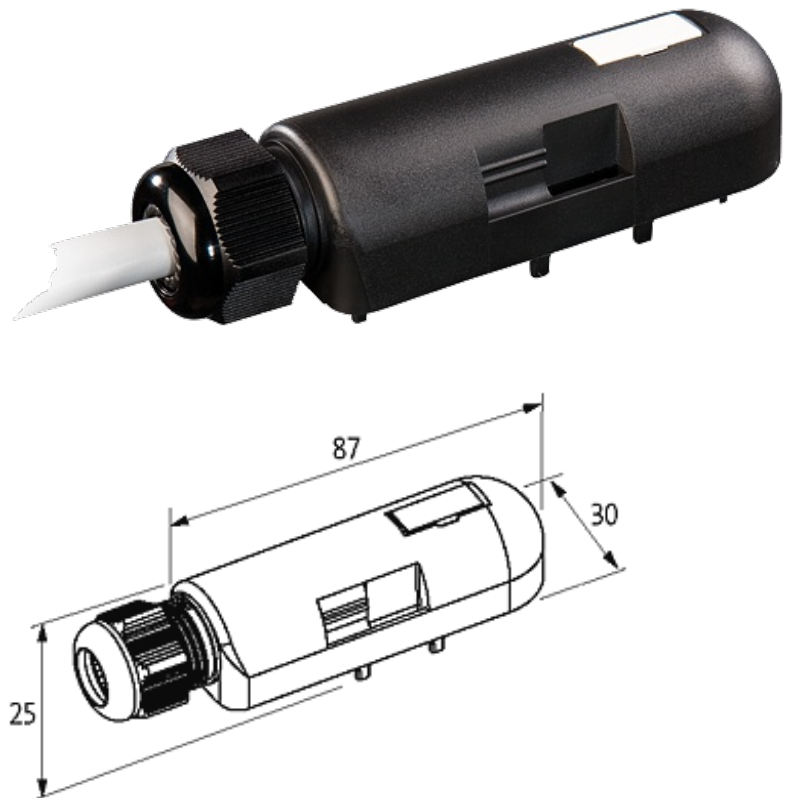

PRE-WIRED CAP FOR EXACT8, 6XM8, 4 POLE

15.0m PUR 12x0.34+2x0,75, UL/CSA

for 6-way distribution box, 4-pole
15.0 m

Further cable lengths on request. Plastic housings with good resistance against chemicals and oils. The resistance to aggressive media should be individually tested for your application. Further details on request.

[Link to Product](#)**Illustration**

M8-Females 4-pole

Product may differ from Image

Approvals

Cables

Cable number	389
No./diameter of wires	12×0.34 + 2×0.75 mm ²
C-track properties	5 Mio.
Jacket Color	gray
Material (jacket)	PUR (UL/CSA)
Outer Ø	9.5 mm ±5%
Bend radius (fixed)	5 × outer Ø
Bend radius (moving)	10 × outer Ø
Temperature range (fixed)	-40...+80 °C
Temperature range (mobile)	-5...+60 °C
Approval (cable)	UL (AWM-Style 20233), CSA