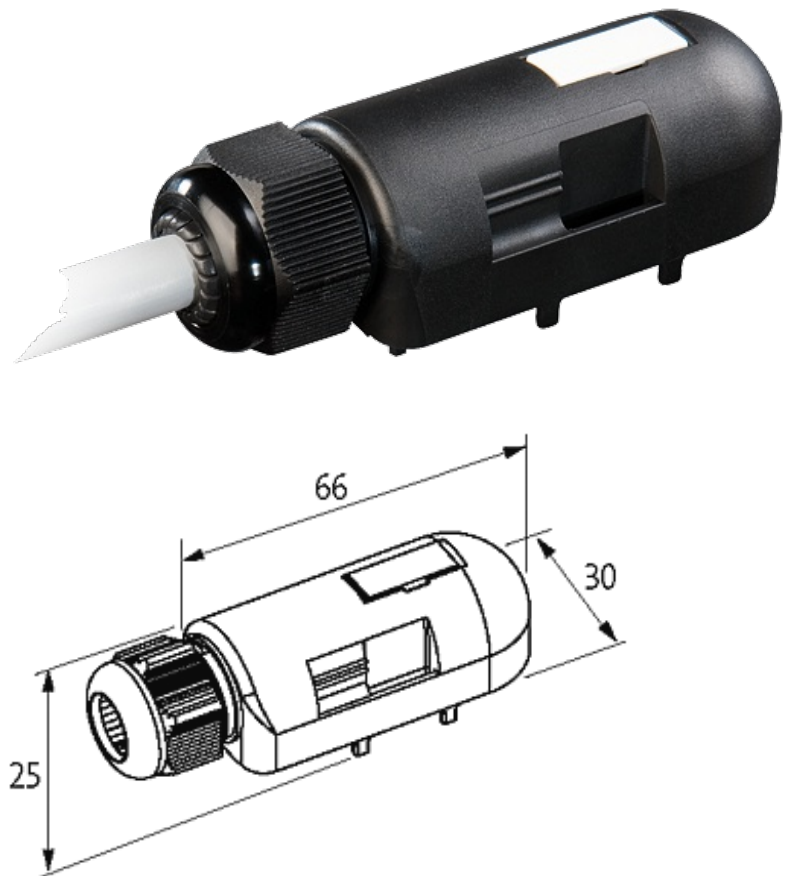

PRE-WIRED CAP FOR EXACT8, 8XM8, 3 POLE

10.0m PUR 8x0,34+2x0,75, UL/CSA

for 8-way distribution box, 3-pole
10.0 m

Further cable lengths on request. Plastic housings with good resistance against chemicals and oils. The resistance to aggressive media should be individually tested for your application. Further details on request.

[Link to Product](#)**Illustration**

M8-Females 3-pole

Product may differ from Image

Approvals

Cables

Cable number	359
No./diameter of wires	8×0.34 + 2×0.75 mm ²
Wire isolation	TPE (vi, bk, rd, pk, gr, ye, gn, wh+br, bl)
C-track properties	5 Mio.
Jacket Color	gray
Material (jacket)	PUR (UL/CSA)
Outer Ø	9.2 mm ±5%
Bend radius (fixed)	5 × outer Ø
Bend radius (moving)	10 × outer Ø
Temperature range (fixed)	-40...+80 °C
Temperature range (mobile)	-5...+60 °C
Color (jacket)	gray