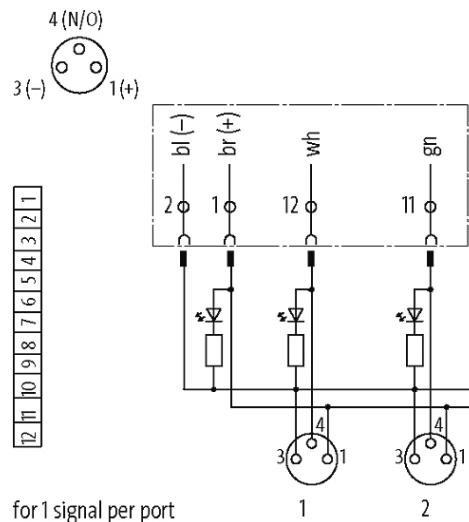

PRE-WIRED CAP FOR EXACT8, 8XM8, 3 POLE

10.0m PUR 8x0,34+2x0,75, UL/CSA

for 8-way distribution box, 3-pole
10.0 m

Further cable lengths on request. Plastic housings with good resistance against chemicals and oils. The resistance to aggressive media should be individually tested for your application. Further details on request.

[Link to Product](#)**Illustration**

M8-Females 3-pole

Product may differ from Image

Approvals

Cables

Cable number	359
No./diameter of wires	8×0.34 + 2×0.75 mm ²
Wire isolation	TPE (vi, bk, rd, pk, gr, ye, gn, wh+br, bl)
C-track properties	5 Mio.
Jacket Color	gray
Material (jacket)	PUR (UL/CSA)
Outer Ø	9.2 mm ±5%
Bend radius (fixed)	5 × outer Ø
Bend radius (moving)	10 × outer Ø
Temperature range (fixed)	-40...+80 °C
Temperature range (mobile)	-5...+60 °C
Color (jacket)	gray

Technical Data

Housing	Plastic, flame retardant
Total current	max. 8 A

General data

Temperature range	-20...+80 °C, depending on cable quality
-------------------	--

Commercial data

country of origin	CZ
customs tariff number	85444290