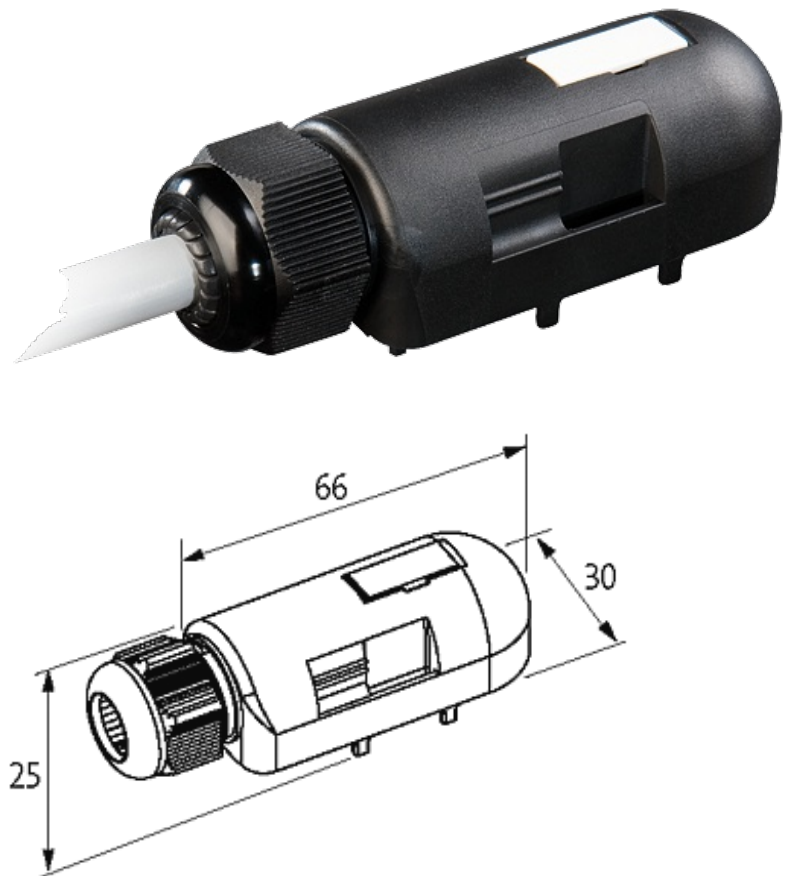

**PRE-WIRED CAP FOR EXACT8, 8XM8, 3 POLE**

15.0m PUR 8x0,34+2x0,75, UL/CSA

for 8-way distribution box, 3-pole  
15.0 m

Further cable lengths on request. Plastic housings with good resistance against chemicals and oils. The resistance to aggressive media should be individually tested for your application. Further details on request.

[Link to Product](#)**Illustration**

M8-Females 3-pole

Product may differ from Image