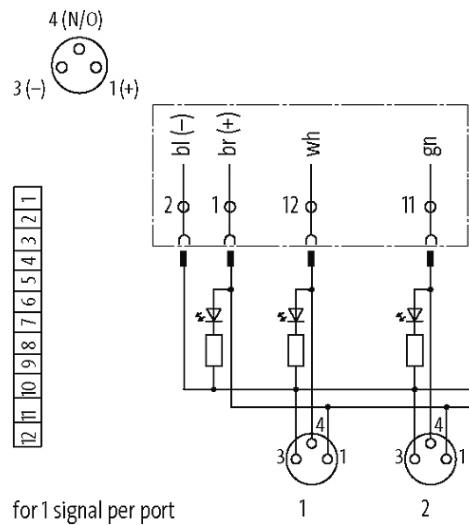

**PRE-WIRED CAP FOR EXACT8, 8XM8, 3 POLE**

15.0m PUR 8x0,34+2x0,75, UL/CSA

for 8-way distribution box, 3-pole  
15.0 m

Further cable lengths on request. Plastic housings with good resistance against chemicals and oils. The resistance to aggressive media should be individually tested for your application. Further details on request.

[Link to Product](#)**Illustration**

M8-Females 3-pole

Product may differ from Image

### Cables

Cable number	359
No./diameter of wires	8×0.34 + 2×0.75 mm <sup>2</sup>
Wire isolation	TPE (vi, bk, rd, pk, gr, ye, gn, wh+br, bl)
C-track properties	5 Mio.
Jacket Color	gray
Material (jacket)	PUR (UL/CSA)
Outer Ø	9.2 mm ±5%
Bend radius (fixed)	5 × outer Ø
Bend radius (moving)	10 × outer Ø
Temperature range (fixed)	-40...+80 °C
Temperature range (mobile)	-5...+60 °C
Color (jacket)	gray