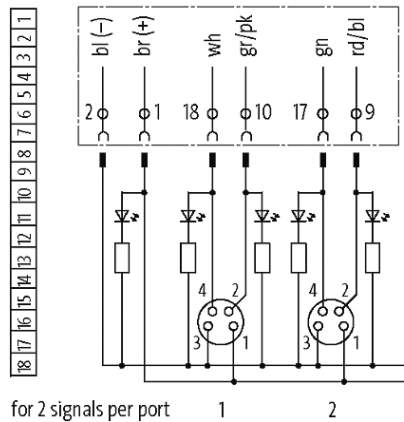

**PRE-WIRED CAP FOR EXACT8, 8XM8, 4-POL**

10.0m PUR/PVC 16x0,34+2x0,75

for 8-way distribution box, 4-pole  
PUR/PVC  
10.0 m

Further cable lengths on request. Plastic housings with good resistance against chemicals and oils. The resistance to aggressive media should be individually tested for your application. Further details on request.

[Link to Product](#)**Illustration**

M8-Females 4-pole

Product may differ from Image

### Cables

Cable number	395
No./diameter of wires	16×0.34 + 2×0.75 mm <sup>2</sup>
Wire isolation	PVC
C-track properties	1.5 Mio.
Jacket Color	gray
Material (jacket)	PUR/PVC
Outer Ø	9.6 mm ±5%
Bend radius (fixed)	10 × outer Ø
Bend radius (moving)	12 × outer Ø
Temperature range (fixed)	-30...+70 °C
Temperature range (mobile)	-5...+60 °C

### Technical Data

Housing	Plastic, flame retardant
Total current	max. 8 A