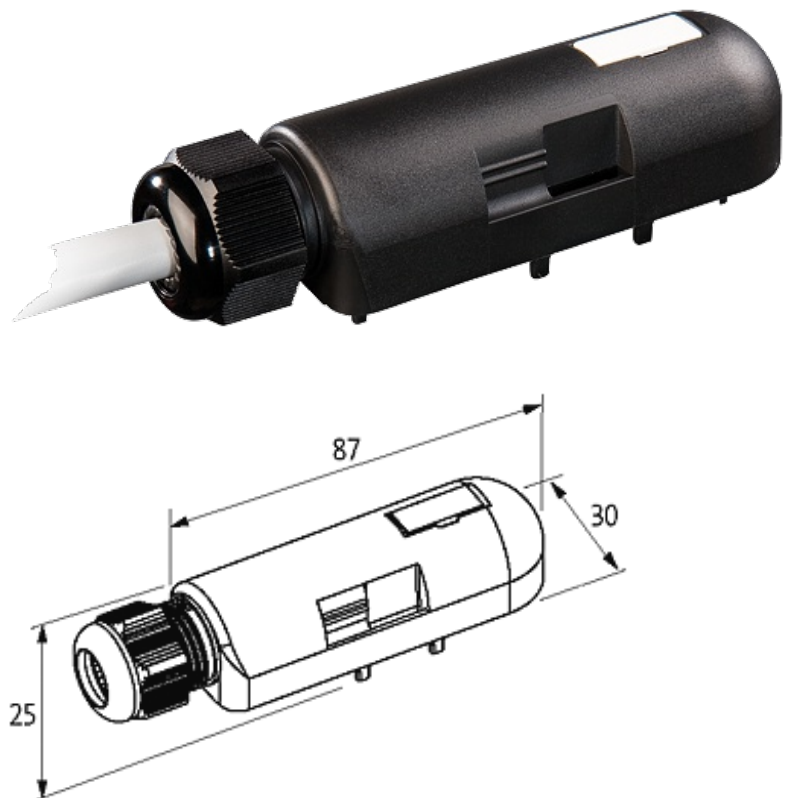

**PRE-WIRED CAP FOR EXACT8, 8XM8, 4-POL**

10.0m PUR/PVC 16x0,34+2x0,75

for 8-way distribution box, 4-pole  
PUR/PVC  
10.0 m

Further cable lengths on request. Plastic housings with good resistance against chemicals and oils. The resistance to aggressive media should be individually tested for your application. Further details on request.

[Link to Product](#)**Illustration**

M8-Females 4-pole

Product may differ from Image

### Cables

Cable number	395
No./diameter of wires	16×0.34 + 2×0.75 mm <sup>2</sup>
Wire isolation	PVC
C-track properties	1.5 Mio.
Jacket Color	gray
Material (jacket)	PUR/PVC
Outer Ø	9.6 mm ±5%
Bend radius (fixed)	10 × outer Ø
Bend radius (moving)	12 × outer Ø
Temperature range (fixed)	-30...+70 °C
Temperature range (mobile)	-5...+60 °C