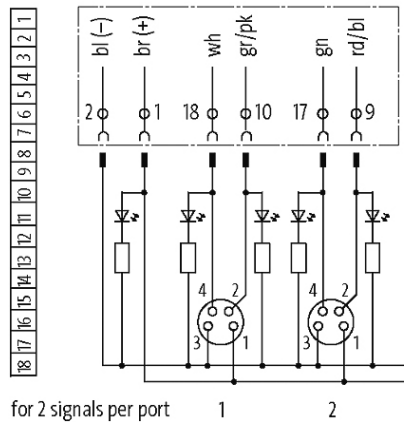

PRE-WIRED CAP FOR EXACT8, 8XM8, 4 POLE

10.0m PUR 16x0,34+2x0,75, UL/CSA

for 8-way distribution box, 4-pole
10.0 m

Further cable lengths on request. Plastic housings with good resistance against chemicals and oils. The resistance to aggressive media should be individually tested for your application. Further details on request.

[Link to Product](#)**Illustration**

M8-Females 4-pole

Product may differ from Image

Approvals

Cables

Cable number	396
No./diameter of wires	16×0.34 + 2×0.75 mm ²
C-track properties	5 Mio.
Jacket Color	gray
Material (jacket)	PUR (UL/CSA)
Outer Ø	10.4 mm ±5%
Bend radius (fixed)	5 × outer Ø
Bend radius (moving)	10 × outer Ø
Temperature range (fixed)	-40...+80 °C
Temperature range (mobile)	-5...+60 °C

Technical Data

Housing	Plastic, flame retardant
Total current	max. 8 A

General data

Temperature range	-20...+80 °C, depending on cable quality
-------------------	--

Commercial data

country of origin	CZ
customs tariff number	85444290
EAN	4048879054324
eClass	27143423