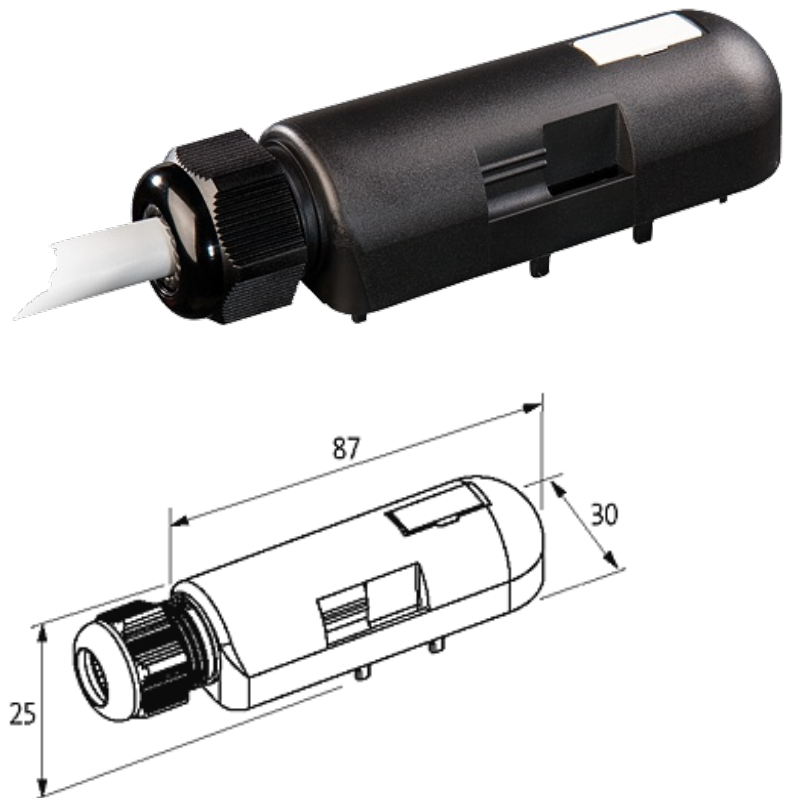

PRE-WIRED CAP FOR EXACT8, 8XM8, 4 POLE

10.0m PUR 16x0,34+2x0,75, UL/CSA

for 8-way distribution box, 4-pole
10.0 m

Further cable lengths on request. Plastic housings with good resistance against chemicals and oils. The resistance to aggressive media should be individually tested for your application. Further details on request.

[Link to Product](#)**Illustration**

M8-Females 4-pole

Product may differ from Image

Approvals

Cables

Cable number	396
No./diameter of wires	16×0.34 + 2×0.75 mm ²
C-track properties	5 Mio.
Jacket Color	gray
Material (jacket)	PUR (UL/CSA)
Outer Ø	10.4 mm ±5%
Bend radius (fixed)	5 × outer Ø
Bend radius (moving)	10 × outer Ø
Temperature range (fixed)	-40...+80 °C
Temperature range (mobile)	-5...+60 °C