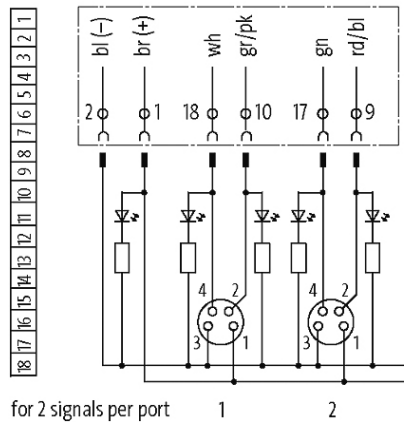

PRE-WIRED CAP FOR EXACT8, 8XM8, 4 POLE

15.0m PUR 16x0,34+2x0,75, UL/CSA

for 8-way distribution box, 4-pole
15.0 m

Further cable lengths on request. Plastic housings with good resistance against chemicals and oils. The resistance to aggressive media should be individually tested for your application. Further details on request.

[Link to Product](#)**Illustration**

M8-Females 4-pole

Product may differ from Image

Approvals

Cables

Cable number	396
No./diameter of wires	16×0.34 + 2×0.75 mm ²
C-track properties	5 Mio.
Jacket Color	gray
Material (jacket)	PUR (UL/CSA)
Outer Ø	10.4 mm ±5%
Bend radius (fixed)	5 × outer Ø
Bend radius (moving)	10 × outer Ø
Temperature range (fixed)	-40...+80 °C
Temperature range (mobile)	-5...+60 °C

Technical Data

Housing	Plastic, flame retardant
Total current	max. 8 A

General data

Temperature range	-20...+80 °C, depending on cable quality
-------------------	--

Commercial data

country of origin	CZ
customs tariff number	85444290
EAN	4048879054317
eClass	27143423