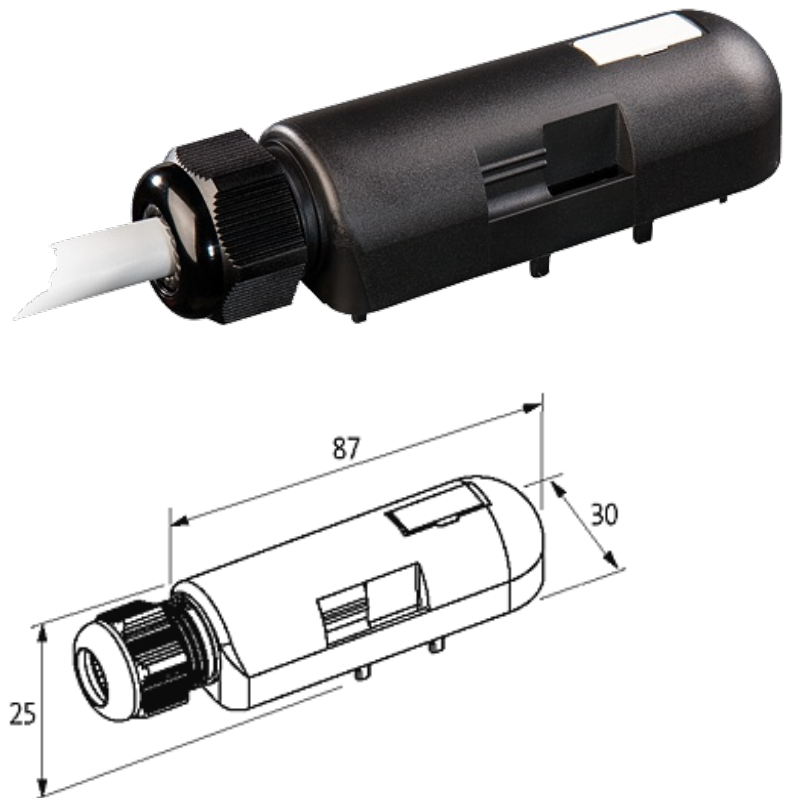

PRE-WIRED CAP FOR EXACT8, 8XM8, 4 POLE

15.0m PUR 16x0,34+2x0,75, UL/CSA

for 8-way distribution box, 4-pole
15.0 m

Further cable lengths on request. Plastic housings with good resistance against chemicals and oils. The resistance to aggressive media should be individually tested for your application. Further details on request.

[Link to Product](#)**Illustration**

M8-Females 4-pole

Product may differ from Image

Approvals

Cables

Cable number	396
No./diameter of wires	16×0.34 + 2×0.75 mm ²
C-track properties	5 Mio.
Jacket Color	gray
Material (jacket)	PUR (UL/CSA)
Outer Ø	10.4 mm ±5%
Bend radius (fixed)	5 × outer Ø
Bend radius (moving)	10 × outer Ø
Temperature range (fixed)	-40...+80 °C
Temperature range (mobile)	-5...+60 °C