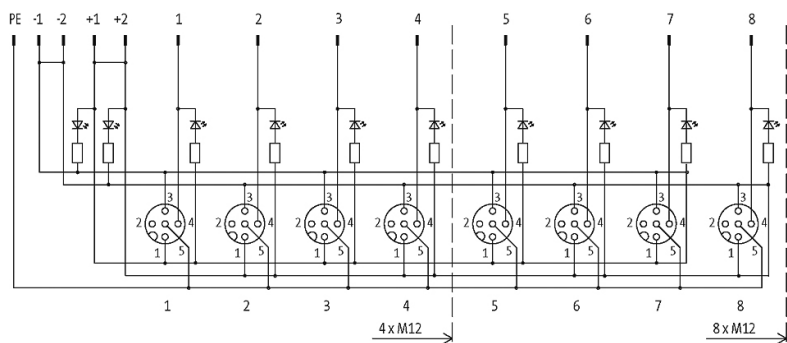

EXACT12, 8XM12, 4 POLE BASIC HOUSING, NPN-LED'S

Without homerun-cable

8-way, 4-pole

Form NPN

Screw plug-in terminals

Plastic housings with good resistance against chemicals and oils. The resistance to aggressive media should be individually tested for your application. Further details on request.

[Link to Product](#)**Illustration**

M12-Females 4-pole

-1	+1	3	PE	4	2	+2	-2
----	----	---	----	---	---	----	----

for 1 signal per port 1 2

Product may differ from Image

Approvals

Contact Layout

PIN 1	(+)
PIN 3	(-)
PIN 4	(NO)/(S1)
PIN 5	(Earth)
LED display	LED (green): Power / LED (yellow): (S1)

Technical Data

Operating voltage	24 V DC
Operating current per contact	max. 4 A
Total current	max. 8 A
Protection	IP65/IP67
Housing	Plastic, flame retardant

General data

Temperature range	-20...+70 °C
-------------------	--------------