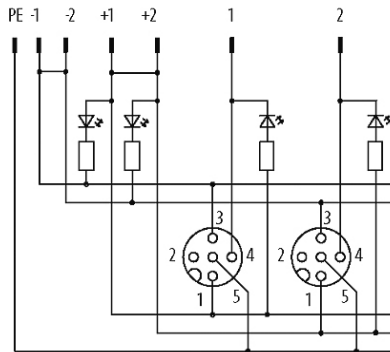

EXACT12, 8XM12, 4 POLE BASIC HOUSING, NPN-LED'S

Without homerun-cable

8-way, 4-pole

Form NPN

Screw plug-in terminals

Plastic housings with good resistance against chemicals and oils. The resistance to aggressive media should be individually tested for your application. Further details on request.

[Link to Product](#)**Illustration**

M12-Females 4-pole

-1	+1	3	PE	4	2	+2	-2
----	----	---	----	---	---	----	----

for 1 signal per port 1 2

Product may differ from Image

Approvals

Contact Layout

PIN 1	(+)
PIN 3	(-)
PIN 4	(NO)/(S1)
PIN 5	(Earth)
LED display	LED (green): Power / LED (yellow): (S1)

Technical Data

Operating voltage	24 V DC
Operating current per contact	max. 4 A
Total current	max. 8 A
Protection	IP65/IP67
Housing	Plastic, flame retardant

General data

Temperature range	-20...+70 °C
-------------------	--------------