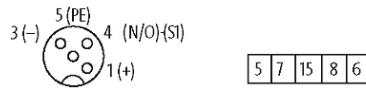

[Link to Product](#)**Illustration**

M12-Females 4-pole

-1	+1	3	PE	4	2	+2	-2
----	----	---	----	---	---	----	----

for 1 signal per port 1 2

Product may differ from Image

Approvals

Contact Layout

PIN 1	(+)
PIN 3	(-)
PIN 4	(NO)/(S1)
PIN 5	(Earth)
LED display	LED (green): Power / LED (yellow): (S1)