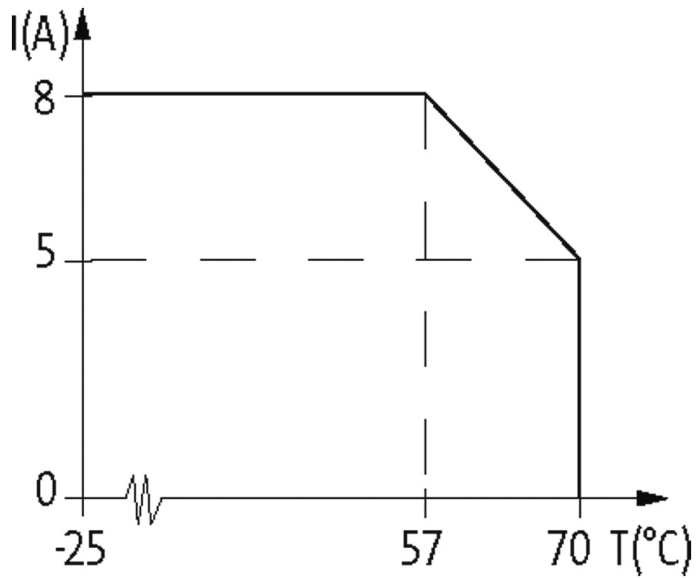

EXACT12, 8XM12, 4 POLE BASIC HOUSING, NPN-LED'S

Without homerun-cable

8-way, 4-pole

Form NPN

Screw plug-in terminals

Plastic housings with good resistance against chemicals and oils. The resistance to aggressive media should be individually tested for your application. Further details on request.

[Link to Product](#)**Illustration**

M12-Females 4-pole

-1	+1	3	PE	4	2	+2	-2
----	----	---	----	---	---	----	----

for 1 signal per port 1 2

Product may differ from Image

Approvals

Contact Layout

PIN 1	(+)
PIN 3	(-)
PIN 4	(NO)/(S1)
PIN 5	(Earth)
LED display	LED (green): Power / LED (yellow): (S1)

Technical Data

Operating voltage	24 V DC
Operating current per contact	max. 4 A
Total current	max. 8 A
Protection	IP65/IP67
Housing	Plastic, flame retardant

General data

Temperature range	-20...+70 °C
-------------------	--------------