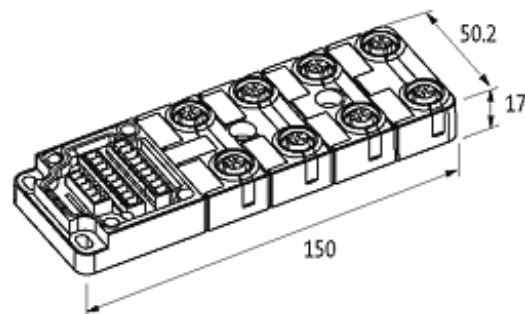

EXACT12, 8XM12, 4 POLE BASIC HOUSING, NPN-LED'S

Without homerun-cable

8-way, 4-pole

Form NPN

Screw plug-in terminals

Plastic housings with good resistance against chemicals and oils. The resistance to aggressive media should be individually tested for your application. Further details on request.

[Link to Product](#)**Illustration**

M12-Females 4-pole

-1	+1	3	PE	4	2	+2	-2
----	----	---	----	---	---	----	----

for 1 signal per port 1 2

Product may differ from Image

Approvals

Contact Layout

PIN 1	(+)
PIN 3	(-)
PIN 4	(NO)/(S1)
PIN 5	(Earth)
LED display	LED (green): Power / LED (yellow): (S1)

Technical Data

Operating voltage	24 V DC
Operating current per contact	max. 4 A
Total current	max. 8 A
Protection	IP65/IP67
Housing	Plastic, flame retardant

General data

Temperature range	-20...+70 °C
-------------------	--------------