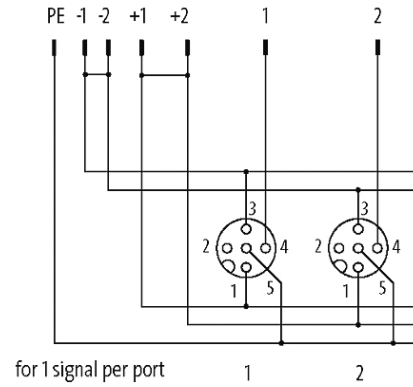

EXACT12, 8XM12, 4 POLE BASIC HOUSING, W.O. LED'S

Without homerun-cable

8-way, 4-pole
without LED, up to 125 V AC/DC
Screw plug-in terminals

Plastic housings with good resistance against chemicals and oils. The resistance to aggressive media should be individually tested for your application. Further details on request. Further cable lengths on request.

[Link to Product](#)**Illustration**

M12-Females 4-pole

-1	+1	1	3	PE	4	2	+2	-2
----	----	---	---	----	---	---	----	----

Product may differ from Image

Approvals

Contact Layout

PIN 1	(+)
PIN 3	(-)
PIN 4	(NO)/(S1)
PIN 5	(Earth)

Technical Data

Operating voltage	125 V AC/DC
Operating current per contact	max. 4 A
Total current	max. 8 A
Protection	IP65/IP67
Housing	Plastic, flame retardant

General data

Temperature range	-20...+70 °C
-------------------	--------------