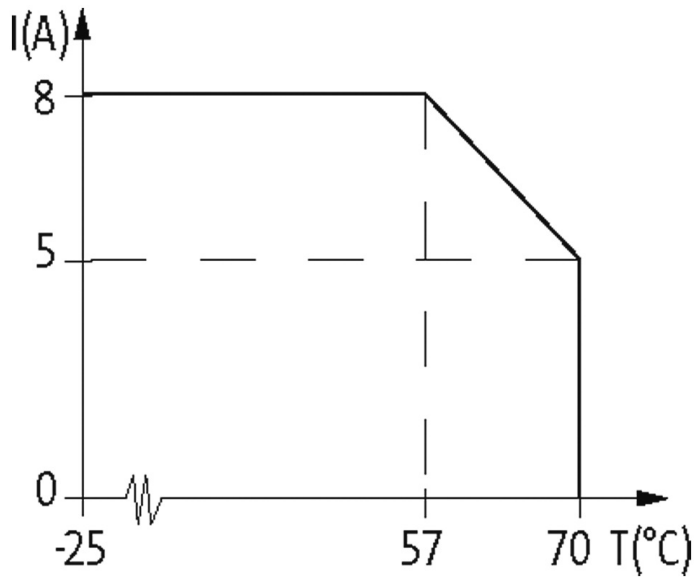

EXACT12, 8XM12, 4 POLE BASIC HOUSING, W.O. LED'S

Without homerun-cable

8-way, 4-pole
without LED, up to 125 V AC/DC
Screw plug-in terminals

Plastic housings with good resistance against chemicals and oils. The resistance to aggressive media should be individually tested for your application. Further details on request. Further cable lengths on request.

[Link to Product](#)**Illustration**

M12-Females 4-pole

-1	+1	1	3	PE	4	2	+2	-2
----	----	---	---	----	---	---	----	----

Product may differ from Image

Approvals

Contact Layout

PIN 1	(+)
PIN 3	(-)
PIN 4	(NO)/(S1)
PIN 5	(Earth)

Technical Data

Operating voltage	125 V AC/DC
Operating current per contact	max. 4 A
Total current	max. 8 A
Protection	IP65/IP67
Housing	Plastic, flame retardant

General data

Temperature range	-20...+70 °C
-------------------	--------------