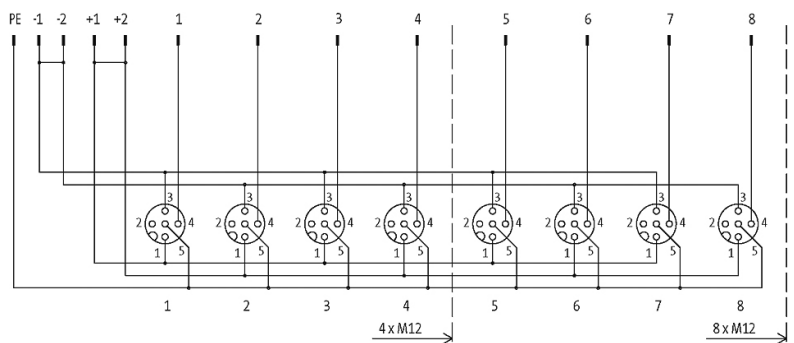

EXACT12, 8XM12, 4 POLE BASIC HOUSING, W.O. LED'S

Without homerun-cable

8-way, 4-pole
without LED, up to 125 V AC/DC
Screw plug-in terminals

Plastic housings with good resistance against chemicals and oils. The resistance to aggressive media should be individually tested for your application. Further details on request. Further cable lengths on request.

[Link to Product](#)**Illustration**

M12-Females 4-pole

-1	+1	1	3	PE	4	2	+2	-2
----	----	---	---	----	---	---	----	----

Product may differ from Image

Approvals

Contact Layout

PIN 1	(+)
PIN 3	(-)
PIN 4	(NO)/(S1)
PIN 5	(Earth)

Technical Data

Operating voltage	125 V AC/DC
Operating current per contact	max. 4 A
Total current	max. 8 A
Protection	IP65/IP67
Housing	Plastic, flame retardant

General data

Temperature range	-20...+70 °C
-------------------	--------------