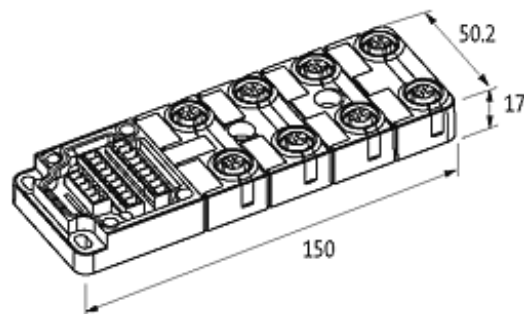

EXACT12, 8XM12, 4 POLE BASIC HOUSING, W.O. LED'S

Without homerun-cable

8-way, 4-pole
without LED, up to 125 V AC/DC
Screw plug-in terminals

Plastic housings with good resistance against chemicals and oils. The resistance to aggressive media should be individually tested for your application. Further details on request. Further cable lengths on request.

[Link to Product](#)**Illustration**

M12-Females 4-pole

-1	+1	1	3	PE	4	2	+2	-2
----	----	---	---	----	---	---	----	----

Product may differ from Image

Approvals

Contact Layout

PIN 1	(+)
PIN 3	(-)
PIN 4	(NO)/(S1)
PIN 5	(Earth)

Technical Data

Operating voltage	125 V AC/DC
Operating current per contact	max. 4 A
Total current	max. 8 A
Protection	IP65/IP67
Housing	Plastic, flame retardant

General data

Temperature range	-20...+70 °C
-------------------	--------------