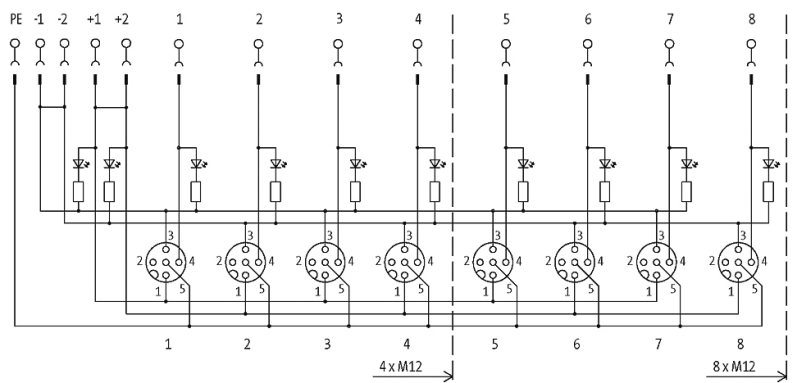

EXACT12, 8XM12, 4 POLE CAP, PLUG. SCREW-TERM.

8-way, 4-pole
Form PNP
Screw plug-in terminals

Plastic housings with good resistance against chemicals and oils. The resistance to aggressive media should be individually tested for your application. Further details on request.

[Link to Product](#)**Illustration**

M12-Females 4-pole

for 1 signal per port

Product may differ from Image

Approvals

Contact Layout

PIN 1	(+)
PIN 3	(-)
PIN 4	(NO)/(S1)
PIN 5	(Earth)
LED display	LED (green): Power / LED (yellow): (S1)

Technical Data

Operating voltage	24 V DC
Operating current per contact	max. 4 A
Total current	max. 8 A
Connection	Screw plug-in terminals: max. 1.5 mm ² (AWG 16)
Protection	IP65/IP67
Housing	Plastic, flame retardant

General data

Temperature range	-20...+70 °C
-------------------	--------------

Commercial data

country of origin	DE
customs tariff number	85369010
EAN	4048879054164
eClass	27143423
Packaging unit	1