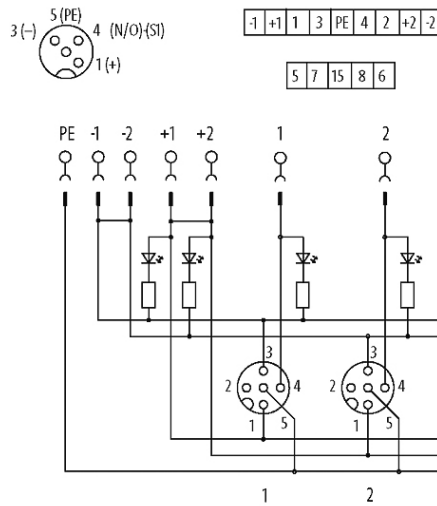

EXACT12, 8XM12, 4 POLE CAP, PLUG. SCREW-TERM.

8-way, 4-pole
Form PNP
Screw plug-in terminals

Plastic housings with good resistance against chemicals and oils. The resistance to aggressive media should be individually tested for your application. Further details on request.

[Link to Product](#)**Illustration**

M12-Females 4-pole

for 1 signal per port

Product may differ from Image

Approvals

Contact Layout

PIN 1	(+)
PIN 3	(-)
PIN 4	(NO)/(S1)
PIN 5	(Earth)
LED display	LED (green): Power / LED (yellow): (S1)

Technical Data

Operating voltage	24 V DC
Operating current per contact	max. 4 A
Total current	max. 8 A
Connection	Screw plug-in terminals: max. 1.5 mm ² (AWG 16)
Protection	IP65/IP67
Housing	Plastic, flame retardant

General data

Temperature range	-20...+70 °C
-------------------	--------------

Commercial data

country of origin	DE
customs tariff number	85369010
EAN	4048879054164
eClass	27143423
Packaging unit	1