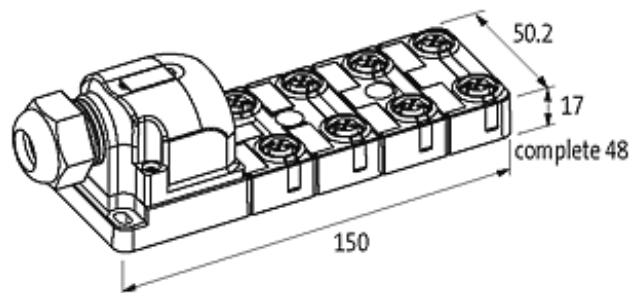

EXACT12, 8XM12, 4 POLE CAP, PLUG. SCREW-TERM.

8-way, 4-pole
Form PNP
Screw plug-in terminals

Plastic housings with good resistance against chemicals and oils. The resistance to aggressive media should be individually tested for your application. Further details on request.

[Link to Product](#)**Illustration**

M12-Females 4-pole

for 1 signal per port

Product may differ from Image

Approvals

Contact Layout

PIN 1	(+)
PIN 3	(-)
PIN 4	(NO)/(S1)
PIN 5	(Earth)
LED display	LED (green): Power / LED (yellow): (S1)

Technical Data

Operating voltage	24 V DC
Operating current per contact	max. 4 A
Total current	max. 8 A
Connection	Screw plug-in terminals: max. 1.5 mm ² (AWG 16)
Protection	IP65/IP67
Housing	Plastic, flame retardant