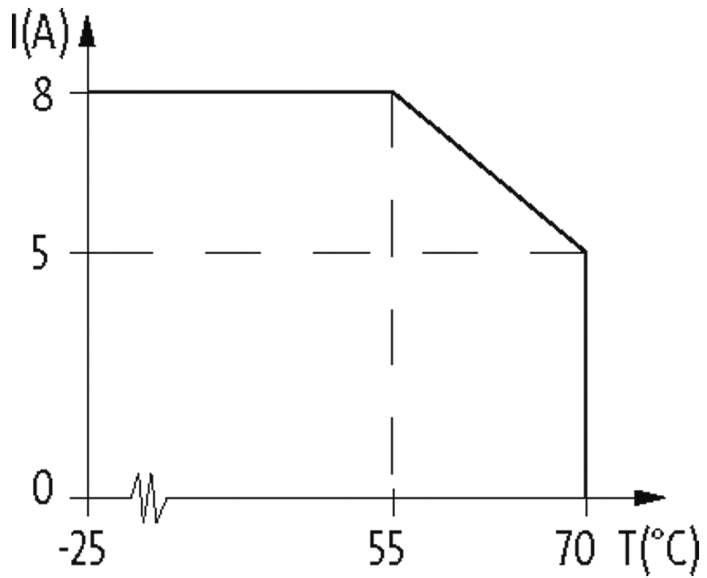

EXACT12, 8XM12, 4 POLE CAP, PLUG. SCREW-TERM.

8-way, 4-pole
Form PNP
Screw plug-in terminals

Plastic housings with good resistance against chemicals and oils. The resistance to aggressive media should be individually tested for your application. Further details on request.

[Link to Product](#)**Illustration**

M12-Females 4-pole

for 1 signal per port

Product may differ from Image

Approvals

Contact Layout

PIN 1	(+)
PIN 3	(-)
PIN 4	(NO)/(S1)
PIN 5	(Earth)
LED display	LED (green): Power / LED (yellow): (S1)

Technical Data

Operating voltage	24 V DC
Operating current per contact	max. 4 A
Total current	max. 8 A
Connection	Screw plug-in terminals: max. 1.5 mm ² (AWG 16)
Protection	IP65/IP67
Housing	Plastic, flame retardant

General data

Temperature range	-20...+70 °C
-------------------	--------------

Commercial data

country of origin	DE
customs tariff number	85369010
EAN	4048879054164
eClass	27143423
Packaging unit	1