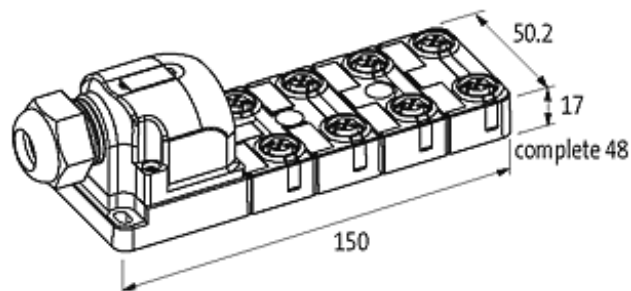

**EXACT12, 8XM12, 4 POLE CAP, PLUG. SCREW TERM.**

Self wireable, no LED

8-way, 4-pole  
without LED, up to 125 V AC/DC  
Screw plug-in terminals

Plastic housings with good resistance against chemicals and oils. The resistance to aggressive media should be individually tested for your application. Further details on request.

[Link to Product](#)**Illustration**

M12-Females 4-pole

Product may differ from Image