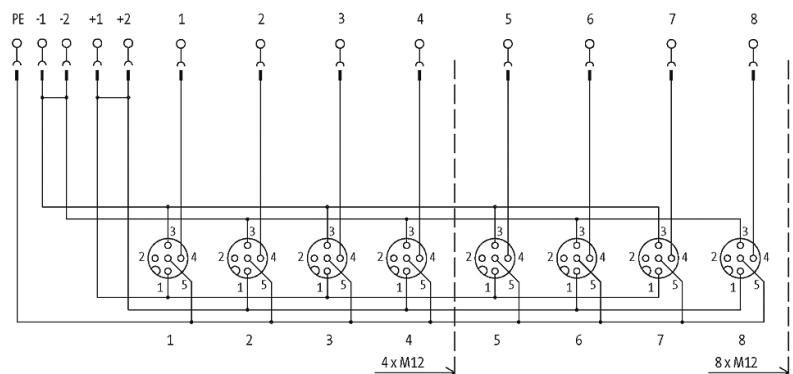

**EXACT12, 8XM12, 4 POLE CAP, PLUG. SCREW TERM.**

Self wireable, no LED

8-way, 4-pole  
without LED, up to 125 V AC/DC  
Screw plug-in terminals

Plastic housings with good resistance against chemicals and oils. The resistance to aggressive media should be individually tested for your application. Further details on request.

[Link to Product](#)**Illustration**

M12-Females 4-pole

Product may differ from Image

### Contact Layout

PIN 1	(+)
PIN 3	(-)
PIN 4	(NO)/(S1)

The information in this brochure has been compiled with the utmost care.

Liability for the correctness completeness and topicality of the information is restricted to gross negligence. Version: 03/19

**General data**

Temperature range -20...+70 °C

**Commercial data**

country of origin	DE
customs tariff number	85369010
EAN	4048879054140
eClass	27143423
Packaging unit	1