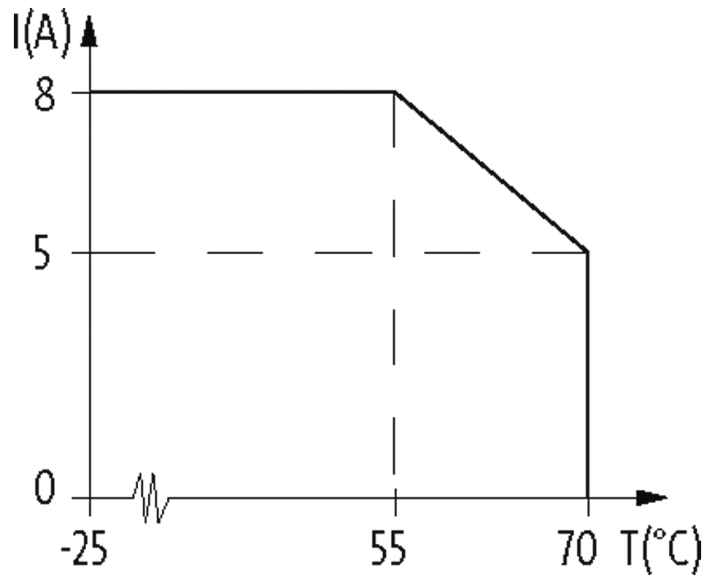

**EXACT12, 8XM12, 4 POLE CAP, PLUG. SCREW TERM.**

Self wireable, no LED

8-way, 4-pole  
without LED, up to 125 V AC/DC  
Screw plug-in terminals

Plastic housings with good resistance against chemicals and oils. The resistance to aggressive media should be individually tested for your application. Further details on request.

[Link to Product](#)**Illustration**

M12-Females 4-pole

Product may differ from Image

### Contact Layout

PIN 1	(+)
PIN 3	(-)
PIN 4	(NO)/(S1)

The information in this brochure has been compiled with the utmost care.

Liability for the correctness completeness and topicality of the information is restricted to gross negligence. Version: 03/19

**General data**

Temperature range -20...+70 °C

**Commercial data**

country of origin	DE
customs tariff number	85369010
EAN	4048879054140
eClass	27143423
Packaging unit	1