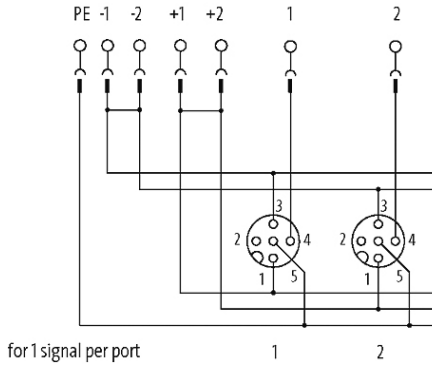

**EXACT12, 8XM12, 4 POLE CAP, PLUG. SCREW TERM.**

Self wireable, no LED

8-way, 4-pole  
without LED, up to 125 V AC/DC  
Screw plug-in terminals

Plastic housings with good resistance against chemicals and oils. The resistance to aggressive media should be individually tested for your application. Further details on request.

[Link to Product](#)**Illustration**

M12-Females 4-pole

Product may differ from Image

### Contact Layout

PIN 1	(+)
PIN 3	(-)
PIN 4	(NO)/(S1)

The information in this brochure has been compiled with the utmost care.

Liability for the correctness completeness and topicality of the information is restricted to gross negligence. Version: 03/19