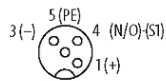

M12-Females 4-pole

Product may differ from Image

Contact Layout

PIN 1	(+)
PIN 3	(-)
PIN 4	(NO)/(S1)

The information in this brochure has been compiled with the utmost care.

Liability for the correctness completeness and topicality of the information is restricted to gross negligence. Version: 03/19

Murrelektronik GmbH | Falkenstraße 3 | 71570 Oppenweiler | Fon +49 (71 91) 47-0 | Fax +49 (71 91) 47-491000 | shop@murrelektronik.com | shop.murrelektronik.com