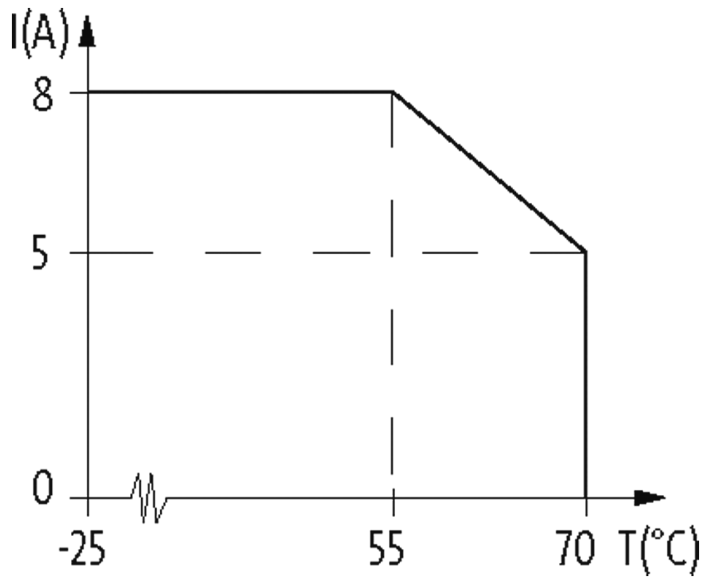

EXACT12, 8XM12, 5-POLE, BASIC HOUSING, W.O. LED'S

Without homerun-cable

8-way, 5-pole
without LED, up to 125 V AC/DC
Screw plug-in terminals

Plastic housings with good resistance against chemicals and oils. The resistance to aggressive media should be individually tested for your application. Further details on request. Further cable lengths on request.

[Link to Product](#)**Illustration**

M12-Females 5-pole

for 2 signals per port

Product may differ from Image

Approvals

Contact Layout

PIN 1	(+)
PIN 2	(NC)/(S2)
PIN 3	(-)
PIN 4	(NO)/(S1)
PIN 5	(Earth)

Technical Data

Operating voltage	125 V AC/DC
Operating current per contact	max. 4 A
Total current	max. 8 A
Protection	IP65/IP67
Housing	Plastic, flame retardant

General data

Temperature range	-20...+70 °C
-------------------	--------------