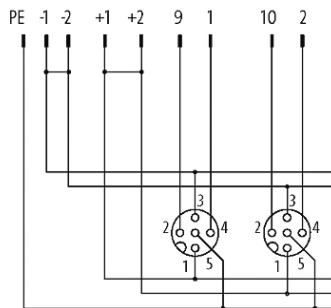

EXACT12, 8XM12, 5-POLE, BASIC HOUSING, W.O. LED'S

Without homerun-cable

8-way, 5-pole
without LED, up to 125 V AC/DC
Screw plug-in terminals

Plastic housings with good resistance against chemicals and oils. The resistance to aggressive media should be individually tested for your application. Further details on request. Further cable lengths on request.

[Link to Product](#)**Illustration**

M12-Females 5-pole

for 2 signals per port

Product may differ from Image

Approvals

Contact Layout

PIN 1	(+)
PIN 2	(NC)/(S2)
PIN 3	(-)
PIN 4	(NO)/(S1)
PIN 5	(Earth)

Technical Data

Operating voltage	125 V AC/DC
Operating current per contact	max. 4 A
Total current	max. 8 A
Protection	IP65/IP67
Housing	Plastic, flame retardant

General data

Temperature range	-20...+70 °C
-------------------	--------------