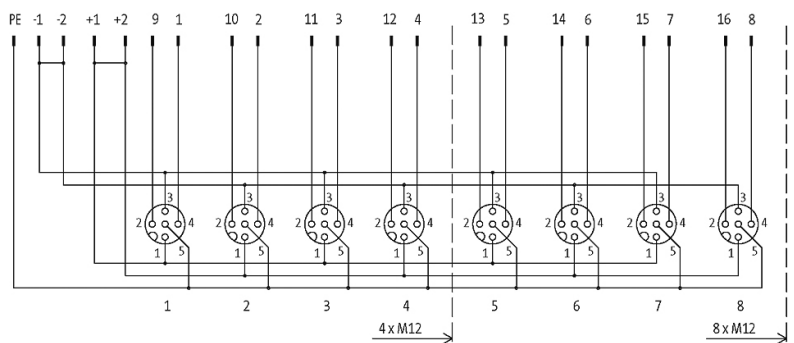

EXACT12, 8XM12, 5-POLE, BASIC HOUSING, W.O. LED'S

Without homerun-cable

8-way, 5-pole
without LED, up to 125 V AC/DC
Screw plug-in terminals

Plastic housings with good resistance against chemicals and oils. The resistance to aggressive media should be individually tested for your application. Further details on request. Further cable lengths on request.

[Link to Product](#)**Illustration**

M12-Females 5-pole

for 2 signals per port

Product may differ from Image

Approvals

Contact Layout

PIN 1	(+)
PIN 2	(NC)/(S2)
PIN 3	(-)
PIN 4	(NO)/(S1)
PIN 5	(Earth)

Technical Data

Operating voltage	125 V AC/DC
Operating current per contact	max. 4 A
Total current	max. 8 A
Protection	IP65/IP67
Housing	Plastic, flame retardant

General data

Temperature range	-20...+70 °C
-------------------	--------------