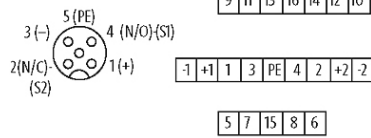

EXACT12, 8XM12, 5-POLE, BASIC HOUSING, W.O. LED'S

Without homerun-cable

8-way, 5-pole
without LED, up to 125 V AC/DC
Screw plug-in terminals

Plastic housings with good resistance against chemicals and oils. The resistance to aggressive media should be individually tested for your application. Further details on request. Further cable lengths on request.

[Link to Product](#)**Illustration**

M12-Females 5-pole

for 2 signals per port

Product may differ from Image

Approvals

Contact Layout

PIN 1	(+)
PIN 2	(NC)/(S2)
PIN 3	(-)
PIN 4	(NO)/(S1)
PIN 5	(Earth)

Technical Data