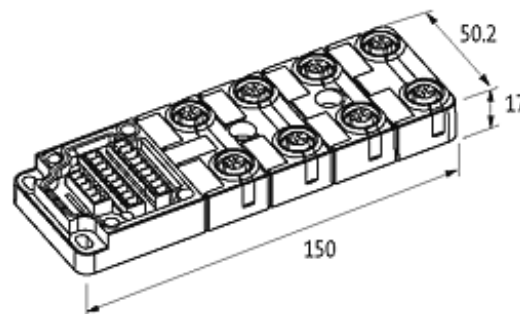

EXACT12, 8XM12, 5-POLE, BASIC HOUSING, W.O. LED'S

Without homerun-cable

8-way, 5-pole
without LED, up to 125 V AC/DC
Screw plug-in terminals

Plastic housings with good resistance against chemicals and oils. The resistance to aggressive media should be individually tested for your application. Further details on request. Further cable lengths on request.

[Link to Product](#)**Illustration**

M12-Females 5-pole

for 2 signals per port

Product may differ from Image

Approvals

Contact Layout

PIN 1	(+)
PIN 2	(NC)/(S2)
PIN 3	(-)
PIN 4	(NO)/(S1)
PIN 5	(Earth)

Technical Data

Operating voltage	125 V AC/DC
Operating current per contact	max. 4 A
Total current	max. 8 A
Protection	IP65/IP67
Housing	Plastic, flame retardant

General data

Temperature range	-20...+70 °C
-------------------	--------------