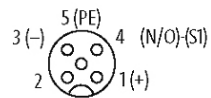

[Link to Product](#)**Illustration**

M12-Females 5-pole

for 2 signals per port

Product may differ from Image

Technical Data

Total current	max. 2 × 8 A
Connection	Spring clamp plug-in terminals: max. 1.5 mm ² (AWG 16)
Housing	Plastic, flame retardant