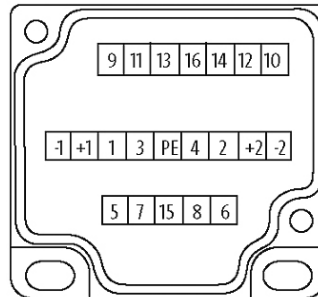

CAP BIG WITH PLUG. SPRING TERM. 21-POLE

For use with 4-,6-,8-way d-box M12 5-pole

Cap for 4-, 6-, and 8-way distribution box, 5-pole
Spring clamp plug-in terminals

Plastic housings with good resistance against chemicals and oils. The resistance to aggressive media should be individually tested for your application. Further details on request.

[Link to Product](#)**Illustration**

M12-Females 5-pole

for 2 signals per port

Product may differ from Image

Technical Data

Total current	max. 2 × 8 A
Connection	Spring clamp plug-in terminals: max. 1.5 mm ² (AWG 16)
Housing	Plastic, flame retardant

General data

Temperature range	-20...+80 °C, depending on cable quality
-------------------	--

Commercial data

country of origin	CZ
customs tariff number	85369010
EAN	4048879300032
eClass	27143423
Packaging unit	1