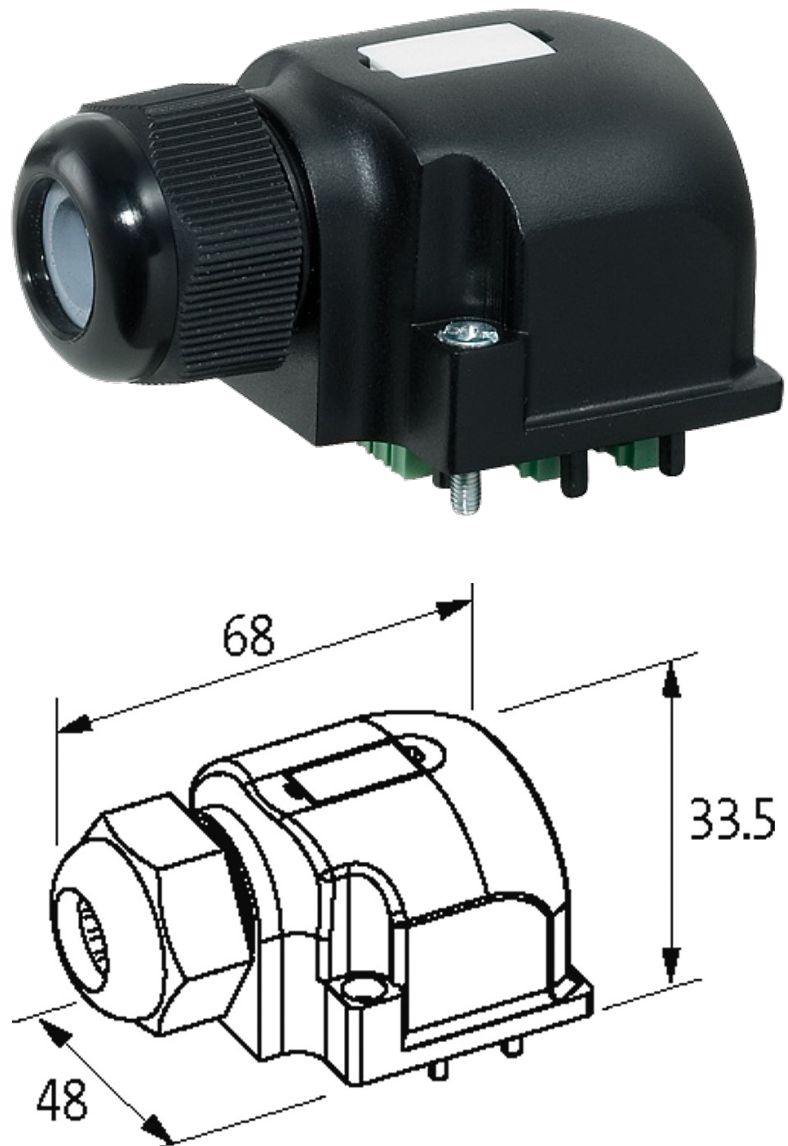

CAP BIG WITH PLUG. SPRING TERM. 21-POLE

For use with 4-,6-,8-way d-box M12 5-pole

Cap for 4-, 6-, and 8-way distribution box, 5-pole
Spring clamp plug-in terminals

Plastic housings with good resistance against chemicals and oils. The resistance to aggressive media should be individually tested for your application. Further details on request.

[Link to Product](#)**Illustration**

M12-Females 5-pole

for 2 signals per port

Product may differ from Image

Technical Data

Total current	max. 2 × 8 A
Connection	Spring clamp plug-in terminals: max. 1.5 mm ² (AWG 16)
Housing	Plastic, flame retardant

General data

Temperature range	-20...+80 °C, depending on cable quality
-------------------	--

Commercial data

country of origin	CZ
customs tariff number	85369010
EAN	4048879300032
eClass	27143423
Packaging unit	1