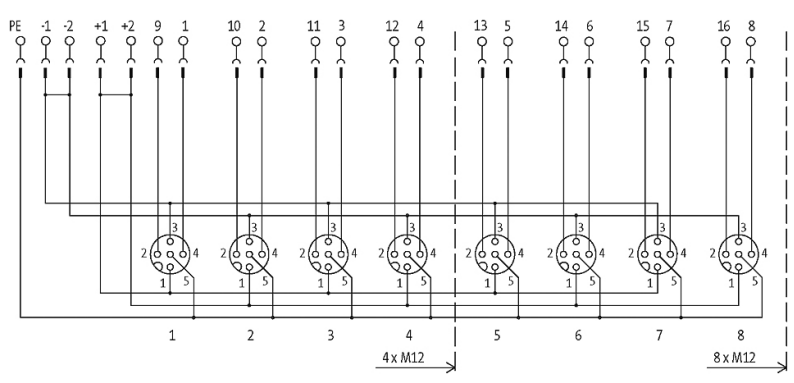

EXACT12, 8XM12, 5-POLE, CAP, PLUG. SCREW TERM.

Self wireable, no LED

8-way, 5-pole
without LED, up to 125 V AC/DC
Screw plug-in terminals

Plastic housings with good resistance against chemicals and oils. The resistance to aggressive media should be individually tested for your application. Further details on request. Further cable lengths on request.

[Link to Product](#)**Illustration**

M12 Females 5-pole

for 2 signals per port

Product may differ from Image

Contact Layout	
PIN 1	(+)
PIN 2	(NC)/(S2)
PIN 3	(-)

PIN 4	(NO)/(S1)
-------	-----------

PIN 5	(Earth)
-------	---------

Technical Data

Operating voltage	125 V AC/DC
-------------------	-------------

Operating current per contact	max. 4 A
-------------------------------	----------

Total current	max. 8 A
---------------	----------

Connection	Screw plug-in terminals: max. 1.5 mm ² (AWG 16)
------------	--

Protection	IP65/IP67
------------	-----------

Housing	Plastic, flame retardant
---------	--------------------------

General data