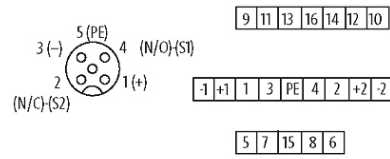

EXACT12, 8XM12, 5-POLE, CAP, PLUG. SCREW TERM.

Self wireable, no LED

8-way, 5-pole
without LED, up to 125 V AC/DC
Screw plug-in terminals

Plastic housings with good resistance against chemicals and oils. The resistance to aggressive media should be individually tested for your application. Further details on request. Further cable lengths on request.

[Link to Product](#)**Illustration**

M12 Females 5-pole

for 2 signals per port

Product may differ from Image

Contact Layout	
PIN 1	(+)
PIN 2	(NC)/(S2)
PIN 3	(-)

PIN 4	(NO)/(S1)
-------	-----------

PIN 5	(Earth)
-------	---------