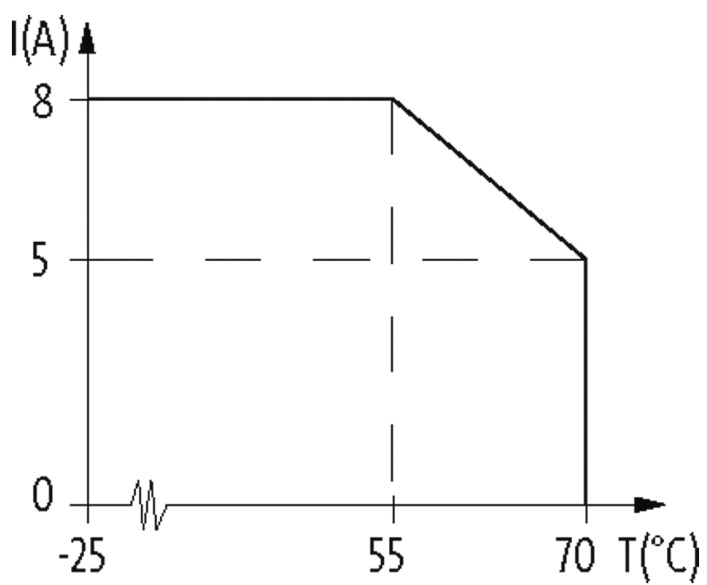

EXACT12, 8XM12, 5-POLE, CAP, PLUG. SCREW TERM.

Self wireable, no LED

8-way, 5-pole
without LED, up to 125 V AC/DC
Screw plug-in terminals

Plastic housings with good resistance against chemicals and oils. The resistance to aggressive media should be individually tested for your application. Further details on request. Further cable lengths on request.

[Link to Product](#)**Illustration**

M12 Females 5-pole

for 2 signals per port

Product may differ from Image

Contact Layout	
PIN 1	(+)
PIN 2	(NC)/(S2)
PIN 3	(-)

PIN 4	(NO)/(S1)
-------	-----------

PIN 5	(Earth)
-------	---------

Technical Data

Operating voltage	125 V AC/DC
-------------------	-------------

Operating current per contact	max. 4 A
-------------------------------	----------

Total current	max. 8 A
---------------	----------

Connection	Screw plug-in terminals: max. 1.5 mm ² (AWG 16)
------------	--

Protection	IP65/IP67
------------	-----------

Housing	Plastic, flame retardant
---------	--------------------------

General data