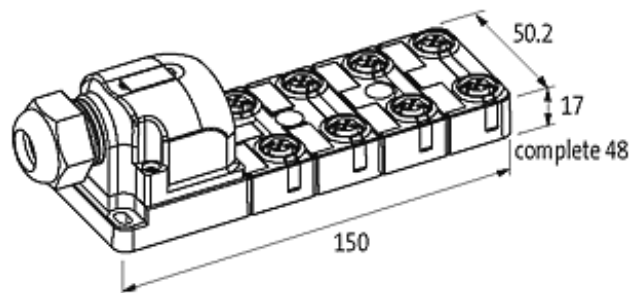

EXACT12, 8XM12, 5-POLE, CAP, PLUG. SCREW TERM.

Self wireable, no LED

8-way, 5-pole
without LED, up to 125 V AC/DC
Screw plug-in terminals

Plastic housings with good resistance against chemicals and oils. The resistance to aggressive media should be individually tested for your application. Further details on request. Further cable lengths on request.

[Link to Product](#)**Illustration**

M12 Females 5-pole

for 2 signals per port

Product may differ from Image

Contact Layout	
PIN 1	(+)
PIN 2	(NC)/(S2)
PIN 3	(-)

PIN 4	(NO)/(S1)
-------	-----------

PIN 5	(Earth)
-------	---------

Connection	Screw plug-in terminals: max. 1.5 mm ² (AWG 16)
------------	--

Protection	IP65/IP67
------------	-----------

Housing	Plastic, flame retardant
---------	--------------------------

General data