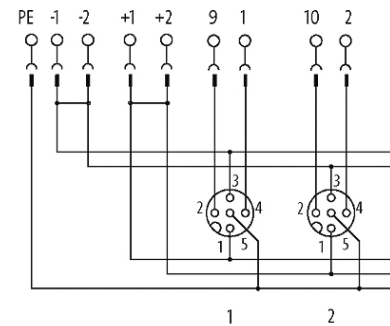

EXACT12, 8XM12, 5-POLE, CAP, PLUG. SCREW TERM.

Self wireable, no LED

8-way, 5-pole
without LED, up to 125 V AC/DC
Screw plug-in terminals

Plastic housings with good resistance against chemicals and oils. The resistance to aggressive media should be individually tested for your application. Further details on request. Further cable lengths on request.

[Link to Product](#)**Illustration**

M12 Females 5-pole

for 2 signals per port

Product may differ from Image

Contact Layout	
PIN 1	(+)
PIN 2	(NC)/(S2)
PIN 3	(-)

PIN 4	(NO)/(S1)
-------	-----------

PIN 5	(Earth)
-------	---------

Technical Data

Operating voltage	125 V AC/DC
-------------------	-------------

Operating current per contact	max. 4 A
-------------------------------	----------

Total current	max. 8 A
---------------	----------

Connection	Screw plug-in terminals: max. 1.5 mm ² (AWG 16)
------------	--

Protection	IP65/IP67
------------	-----------

Housing	Plastic, flame retardant
---------	--------------------------

General data