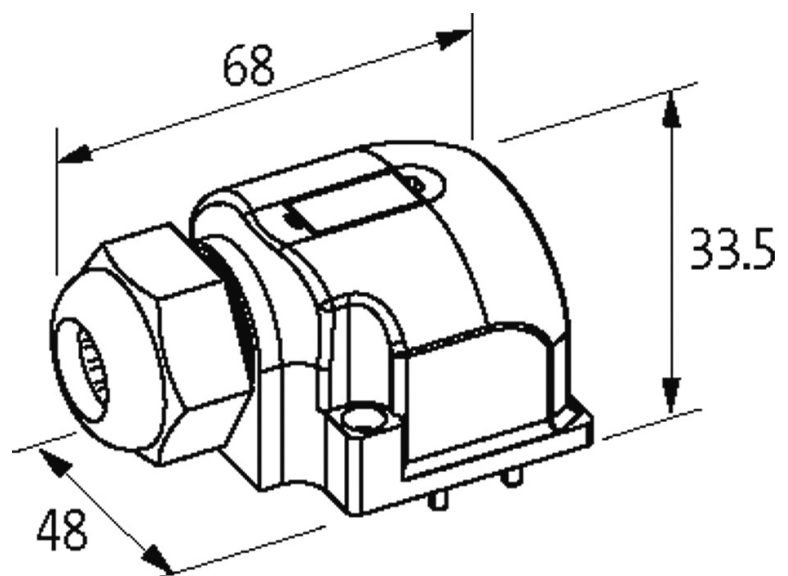

CAP BIG WITH PLUG. SCREW TERM. 21-POLE

For use with 4-,6-,8-way d-box M12 5-pole

Cap for 4-, 6-, and 8-way distribution box, 5-pole
Screw plug-in terminals

Plastic housings with good resistance against chemicals and oils. The resistance to aggressive media should be individually tested for your application. Further details on request.

[Link to Product](#)**Illustration**

M12-Females 5-pole

for 2 signals per port

Product may differ from Image

Technical Data

Total current	max. 2 × 8 A
Connection	Screw plug-in terminals: max. 1.5 mm ² (AWG 16)
Housing	Plastic, flame retardant

General data

Temperature range	-20...+80 °C, depending on cable quality
-------------------	--

Commercial data

country of origin	CZ
customs tariff number	85369010
EAN	4048879300056
eClass	27143423
Packaging unit	1