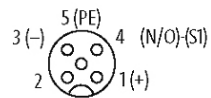

CAP BIG WITH PLUG. SCREW TERM. 21-POLE

For use with 4-,6-,8-way d-box M12 5-pole

Cap for 4-, 6-, and 8-way distribution box, 5-pole
Screw plug-in terminals

Plastic housings with good resistance against chemicals and oils. The resistance to aggressive media should be individually tested for your application. Further details on request.

[Link to Product](#)**Illustration**

M12-Females 5-pole

for 2 signals per port

Product may differ from Image

Technical Data

Total current	max. 2 × 8 A
Connection	Screw plug-in terminals: max. 1.5 mm ² (AWG 16)
Housing	Plastic, flame retardant