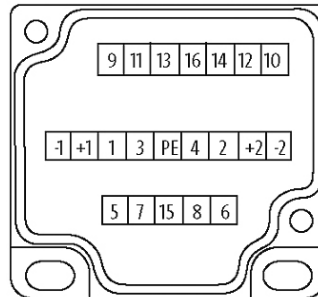

CAP BIG WITH PLUG. SCREW TERM. 21-POLE

For use with 4-,6-,8-way d-box M12 5-pole

Cap for 4-, 6-, and 8-way distribution box, 5-pole
Screw plug-in terminals

Plastic housings with good resistance against chemicals and oils. The resistance to aggressive media should be individually tested for your application. Further details on request.

[Link to Product](#)**Illustration**

M12-Females 5-pole

for 2 signals per port

Product may differ from Image

Technical Data

Total current	max. 2 × 8 A
Connection	Screw plug-in terminals: max. 1.5 mm ² (AWG 16)
Housing	Plastic, flame retardant

General data

Temperature range	-20...+80 °C, depending on cable quality
-------------------	--

Commercial data

country of origin	CZ
customs tariff number	85369010
EAN	4048879300056
eClass	27143423
Packaging unit	1