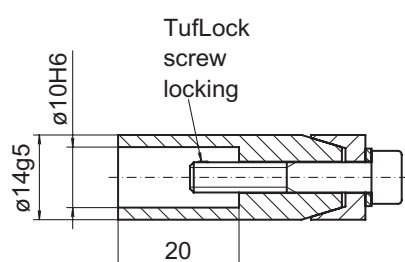

Accessories

Mounting accessories

Cone spreader shaft $\varnothing 10$ mm

Part number

11073115 Cone spreader shaft $\varnothing 10$ mm

Scope of delivery

Included: cone shaft, cylinder head screw DIN 912 M5x30, cone pressure element, plate DIN 125 - A 5.3

Dimensions

Z00842