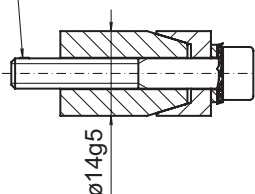

Accessories

Mounting accessories

Cone spreader shaft $\varnothing 14$ mm

Part number

11073117 Cone spreader shaft $\varnothing 14$ mm

Scope of delivery

Included: cone shaft, cylinder head screw DIN 912 M5x35, cone pressure element, plate DIN 125 - A 5.3, tooth lock washer DIN 6797 - A 5.1

Dimensions

TufLock
screw
locking

Z00843