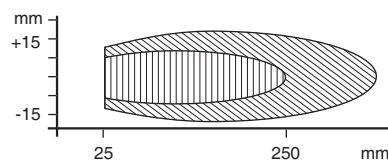

## With switching point

Series ARK

Plastic miniature housing

DC 18...30 V

PNP output

Teach-in programming

**Design** DC PNP • rectangular housing 26x40x12

Dimensions

Sensing range	[mm]	25...250
Output		
ID-No.		P72026
Type		ARKS 250 GPP
Supply voltage	[V]	18...30 DC
Current consumption	[mA]	35
Switching current	[mA]	100
Switching frequency	[Hz]	50
Ambient temperature	[°C]	-20...+70
Protection	[EN 60529]	IP 67
Housing material		PBTP
Connection		M8 connector

- mögliche Erfassung eines großen Objektes  
Possible detection of a large target
- Sichere Erfassung eines großen Objektes  
Save detection of a large target

**Accessories** M8 plug type connection, 2 m PVC-cable is part of delivery