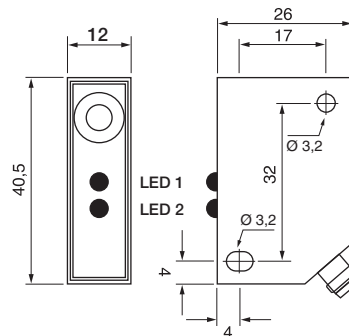

## With switching point

Series ARK

Plastic miniature housing

DC 18...30 V

PNP output

Teach-in programming

**Design** DC PNP • rectangular housing 26x40x12

Dimensions

Sensing range	[mm]	25...250
Output		
ID-No.		P72026
Type		ARKS 250 GPP
Supply voltage	[V]	18...30 DC
Current consumption	[mA]	35
Switching current	[mA]	100
Switching frequency	[Hz]	50
Ambient temperature	[°C]	-20...+70
Protection	[EN 60529]	IP 67
Housing material		PBTP
Connection		M8 connector

- mögliche Erfassung eines großen Objektes  
Possible detection of a large target
- Sichere Erfassung eines großen Objektes  
Save detection of a large target

**Accessories** M8 plug type connection, 2 m PVC-cable is part of delivery