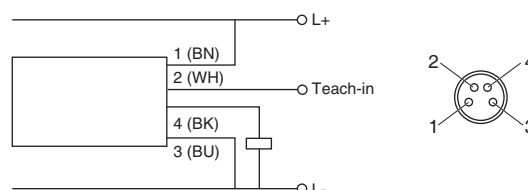

## With switching point

Series ARK

Plastic miniature housing

DC 18...30 V

PNP output

Teach-in programming

**Design** DC PNP • rectangular housing 26x40x12

Dimensions

Sensing range	[mm]	25...250
Output		
ID-No.		P72026
Type		ARKS 250 GPP
Supply voltage	[V]	18...30 DC
Current consumption	[mA]	35
Switching current	[mA]	100
Switching frequency	[Hz]	50
Ambient temperature	[°C]	-20...+70
Protection	[EN 60529]	IP 67
Housing material		PBTP
Connection		M8 connector

- mögliche Erfassung eines großen Objektes  
Possible detection of a large target
- Sichere Erfassung eines großen Objektes  
Save detection of a large target

**Accessories** M8 plug type connection, 2 m PVC-cable is part of delivery